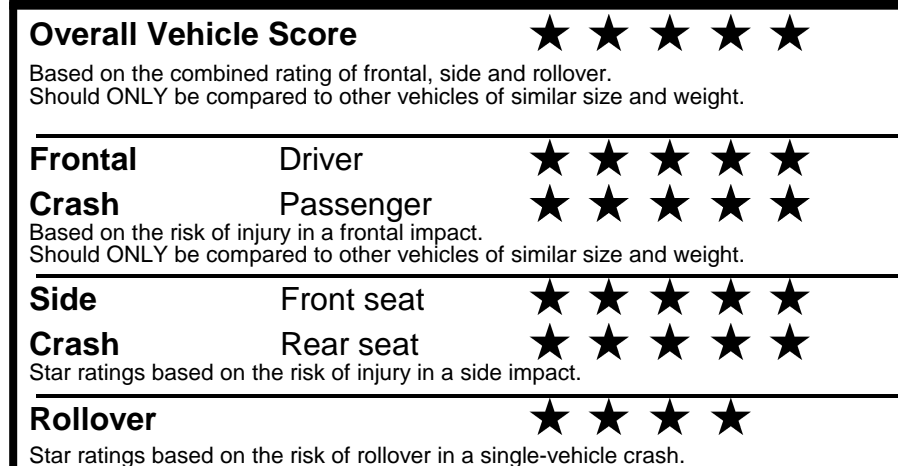

fueleconomy.gov

Calculate personalized estimates and compare vehicles

GOVERNMENT 5-STAR SAFETY RATINGS

Star ratings range from 1 to 5 stars (★★★★★) with 5 being the highest.
 Source: National Highway Traffic Safety Administration (NHTSA).
www.safercar.gov or 1-888-327-4236