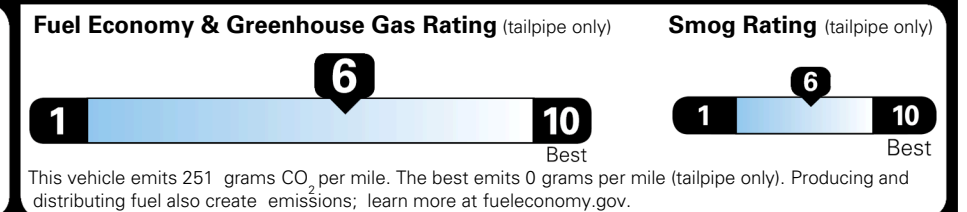

TOTAL ADDITIONAL WEIGHT: 4.4

EPA DOT Fuel Economy and Environment

Gasoline Vehicle

You save
\$1,500
 in fuel costs
 over 5 years
 compared to the
 average new vehicle.

Annual fuel cost
\$1,400

Actual results will vary for many reasons, including driving conditions and how you drive and maintain your vehicle. The average new vehicle gets 29 MPG and costs \$8,500 to fuel over 5 years. Cost estimates are based on 15,000 miles per year at \$ 3.30 per gallon. MPGe is miles per gasoline gallon equivalent. Vehicle emissions are a significant cause of climate change and smog.