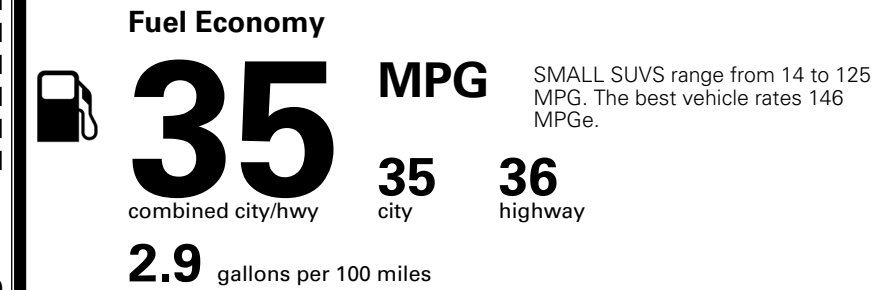

\$495.00
 \$1,000.00

\$220.00

MSRP INCLUDING OPTIONS

\$ 35,505.00

INLAND FREIGHT AND HANDLING

\$ 1,495.00

TOTAL MANUFACTURER'S SUGGESTED RETAIL PRICE ▶

\$ 37,000.00

TOTAL ADDITIONAL WEIGHT: 4.4

EPA DOT Fuel Economy and Environment

Gasoline Vehicle

You save
\$1,500
 in fuel costs
 over 5 years
 compared to the
 average new vehicle.

Annual fuel cost
\$1,400

Actual results will vary for many reasons, including driving conditions and how you drive and maintain your vehicle. The average new vehicle gets 29 MPG and costs \$8,500 to fuel over 5 years. Cost estimates are based on 15,000 miles per year at \$ 3.30 per gallon. MPGe is miles per gasoline gallon equivalent. Vehicle emissions are a significant cause of climate change and smog.