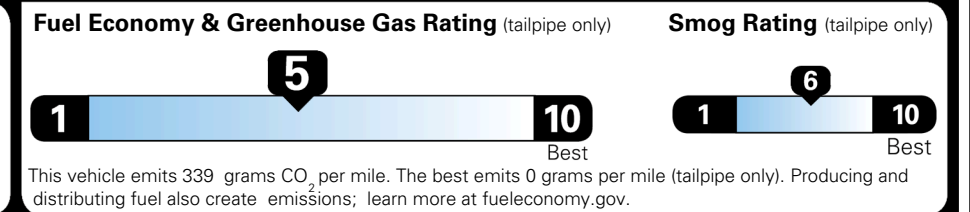

MSRP INCLUDING OPTIONS \$ 30,985.00

INLAND FREIGHT AND HANDLING \$ 1,495.00

TOTAL MANUFACTURER'S SUGGESTED RETAIL PRICE ▶ \$ 32,480.00

TOTAL ADDITIONAL WEIGHT: 11.5

*Additional terms and conditions apply.
 **Kia Connect may be currently unavailable for some Model Year 2022 and newer vehicles sold or purchased in Massachusetts; please see owners.kia.com for more information.
 NOTE: When you purchase this vehicle, Kia America, Inc. collects personal information you provide to the dealership. For information on our collection and use of personal information and your rights, please see our Privacy Policy on www.kia.com.

EPA DOT Fuel Economy and Environment

Gasoline Vehicle

You spend \$1,000 more in fuel costs over 5 years compared to the average new vehicle.

Annual fuel cost \$1,900

Actual results will vary for many reasons, including driving conditions and how you drive and maintain your vehicle. The average new vehicle gets 29 MPG and costs \$8,500 to fuel over 5 years. Cost estimates are based on 15,000 miles per year at \$ 3.30 per gallon. MPGe is miles per gasoline gallon equivalent. Vehicle emissions are a significant cause of climate change and smog.