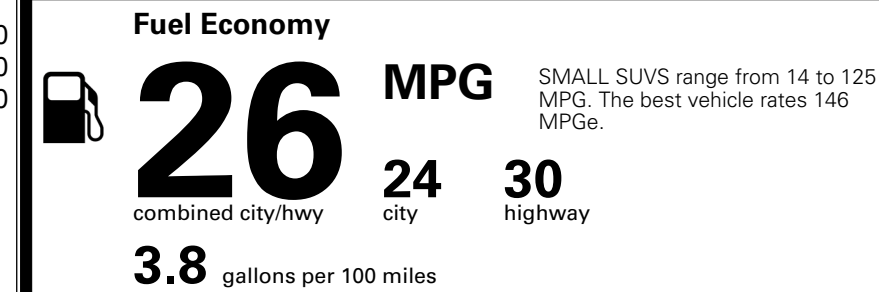

MSRP INCLUDING OPTIONS \$ 30,985.00

INLAND FREIGHT AND HANDLING \$ 1,495.00

TOTAL MANUFACTURER'S SUGGESTED RETAIL PRICE ▶ \$ 32,480.00

TOTAL ADDITIONAL WEIGHT: 11.5

*Additional terms and conditions apply.
 **Kia Connect may be currently unavailable for some Model Year 2022 and newer vehicles sold or purchased in Massachusetts; please see owners.kia.com for more information.
 NOTE: When you purchase this vehicle, Kia America, Inc. collects personal information you provide to the dealership. For information on our collection and use of personal information and your rights, please see our Privacy Policy on www.kia.com.

EPA DOT Fuel Economy and Environment

Gasoline Vehicle

You spend \$1,000 more in fuel costs over 5 years compared to the average new vehicle.

Annual fuel cost \$1,900

Actual results will vary for many reasons, including driving conditions and how you drive and maintain your vehicle. The average new vehicle gets 29 MPG and costs \$8,500 to fuel over 5 years. Cost estimates are based on 15,000 miles per year at \$ 3.30 per gallon. MPGe is miles per gasoline gallon equivalent. Vehicle emissions are a significant cause of climate change and smog.