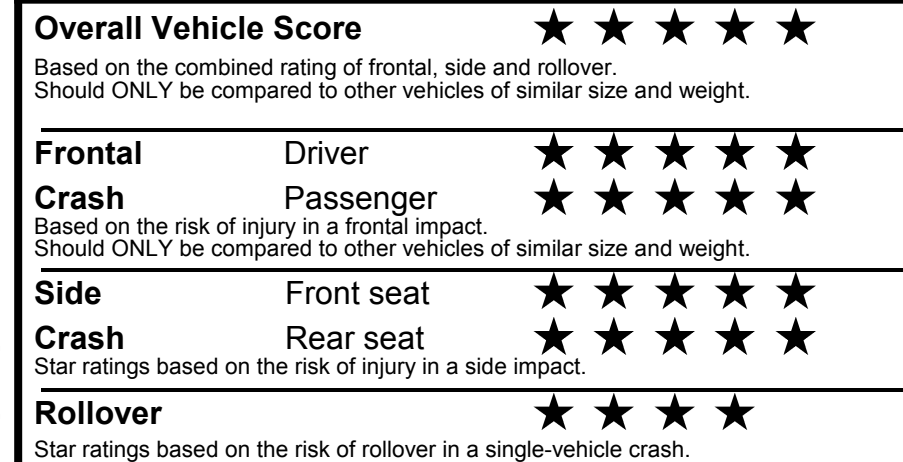

fueleconomy.gov

Calculate personalized estimates and compare vehicles

GOVERNMENT 5-STAR SAFETY RATINGS

Star ratings range from 1 to 5 stars (★★★★★) with 5 being the highest. Source: National Highway Traffic Safety Administration (NHTSA). www.safercar.gov or 1-888-327-4236