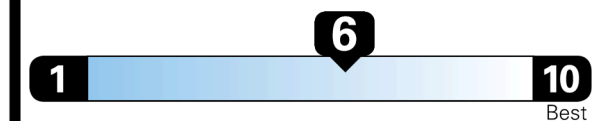

EPA DOT Fuel Economy and Environment

Gasoline Vehicle

Fuel Economy

32 MPG
combined city/hwy

34 MPG
city

31 MPG
highway

3.1 gallons per 100 miles

MINIVANS range from 20 to 83 MPG.
The best vehicle rates 146 MPGe.

You save
$750
in fuel costs
over 5 years
compared to the
average new vehicle.

Annual fuel cost
$1,550

Fuel Economy & Greenhouse Gas Rating (tailpipe only)