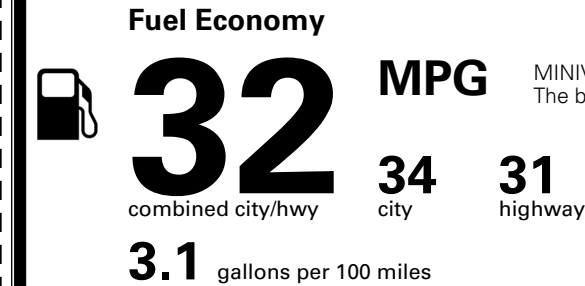

\$495.00
 \$1,000.00

\$315.00

\$ 50,300.00

\$ 1,545.00

\$ 51,845.00

EPA DOT Fuel Economy and Environment

Gasoline Vehicle

MINIVANS range from 20 to 83 MPG. The best vehicle rates 146 MPGe.

You save \$750
 in fuel costs over 5 years compared to the average new vehicle.

Annual fuel cost \$1,550

Fuel Economy & Greenhouse Gas Rating (tailpipe only) Smog Rating (tailpipe only)

This vehicle emits 275 grams CO₂ per mile. The best emits 0 grams per mile (tailpipe only). Producing and distributing fuel also create emissions; learn more at fueleconomy.gov.