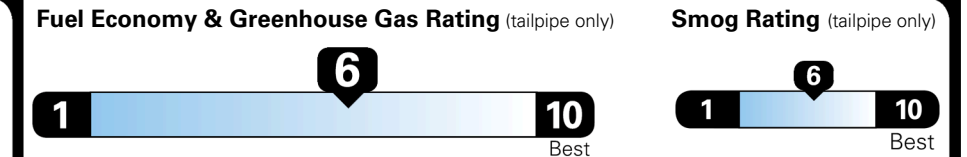

EPA DOT Fuel Economy and Environment

Gasoline Vehicle

MINIVANS range from 20 to 83 MPG. The best vehicle rates 146 MPGe.

You save \$750
 in fuel costs over 5 years compared to the average new vehicle.

Annual fuel cost
\$1,550