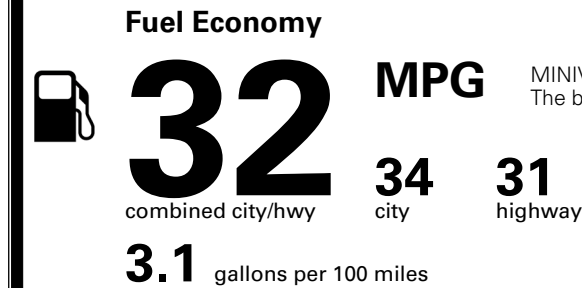

## EPA DOT Fuel Economy and Environment

Gasoline Vehicle

MINIVANS range from 20 to 83 MPG.  
 The best vehicle rates 146 MPGe.

**You save \$750**  
 in fuel costs  
 over 5 years  
 compared to the  
 average new vehicle.