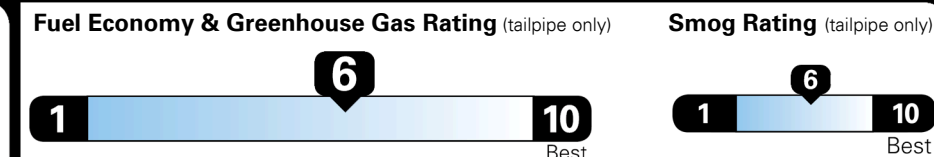

This vehicle emits 275 grams CO₂ per mile. The best emits 0 grams per mile (tailpipe only). Producing and distributing fuel also create emissions; learn more at fueleconomy.gov.

Actual results will vary for many reasons, including driving conditions and how you drive and maintain your vehicle. The average new vehicle gets 29 MPG and costs $8,500 to fuel over 5 years. Cost estimates are based on 15,000 miles per year at $ 3.30 per gallon. MPGe is miles per gasoline gallon equivalent. Vehicle emissions are a significant cause of climate change and smog.

fueleconomy.gov

Calculate personalized estimates and compare vehicles

GOVERNMENT 5-STAR SAFETY RATINGS

PARTS CONTENT INFORMATION

Overall Vehicle Score	Not Rated
Based on the combined rating of frontal, side and rollover. Should ONLY be compared to other vehicles of similar size and weight.	
Frontal	Driver ★ ★ ★ ★ ★
Crash	Passenger ★ ★ ★ ★
Based on the risk of injury in a frontal impact. Should ONLY be compared to other vehicles of similar size and weight.	
Side	Front seat Not Rated
Crash	Rear seat Not Rated
Star ratings based on the risk of injury in a side impact.	
Rollover	★ ★ ★ ★
Star ratings based on the risk of rollover in a single-vehicle crash.	

FOR VEHICLES IN THIS CAR LINE U.S./CANADIAN PARTS CONTENT: 2 %

MAJOR SOURCES OF FOREIGN PARTS: KOREA: 90%

NOTE: PARTS CONTENT DOES NOT INCLUDE FINAL ASSEMBLY, DISTRIBUTION, OR OTHER NON-PARTS COSTS.

FOR THIS VEHICLE FINAL ASSEMBLY POINT: GWANGMYEONG, KOREA

COUNTRY OF ORIGIN ENGINE (MOTOR):

KOREA

TRANSMISSION:

KOREA

Star ratings range from 1 to 5 stars (★★★★★) with 5 being the highest. Source: National Highway Traffic Safety Administration (NHTSA). www.safercar.gov or 1-888-327-4236

Manufacturer's suggested retail price includes Manufacturer's recommended pre-delivery service. License and title fees, state and local taxes and other dealer installed options and accessories are not included in the manufacturer's suggested retail price.