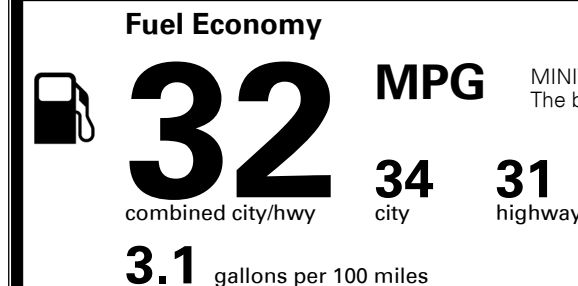

EPA DOT Fuel Economy and Environment

Gasoline Vehicle

MINIVANS range from 20 to 83 MPG. The best vehicle rates 146 MPGe.

You save $750
in fuel costs over 5 years compared to the average new vehicle.

Annual fuel cost $1,550