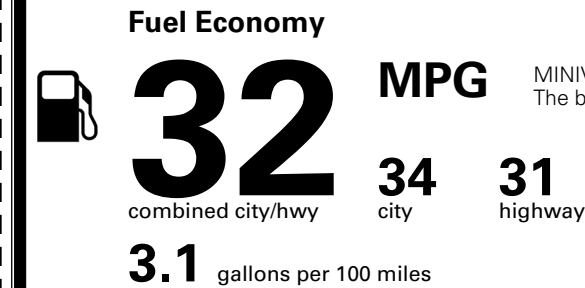

\$495.00
 Included

\$315.00

MSRP INCLUDING OPTIONS

\$ 54,300.00

INLAND FREIGHT AND HANDLING

\$ 1,545.00

TOTAL MANUFACTURER'S SUGGESTED RETAIL PRICE ▶

\$ 55,845.00

TOTAL ADDITIONAL WEIGHT: 10.1

EPA DOT Fuel Economy and Environment

Gasoline Vehicle

MINIVANS range from 20 to 83 MPG. The best vehicle rates 146 MPGe.

You save \$750
 in fuel costs over 5 years compared to the average new vehicle.