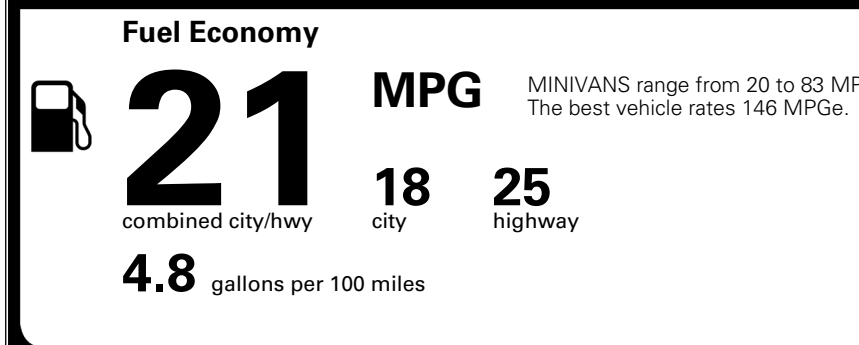

MSRP INCLUDING OPTIONS \$ 48,225.00

INLAND FREIGHT AND HANDLING \$ 1,545.00

TOTAL MANUFACTURER'S SUGGESTED RETAIL PRICE ▶ \$ 49,770.00

TOTAL ADDITIONAL WEIGHT: 31.1

EPA DOT Fuel Economy and Environment

Gasoline Vehicle