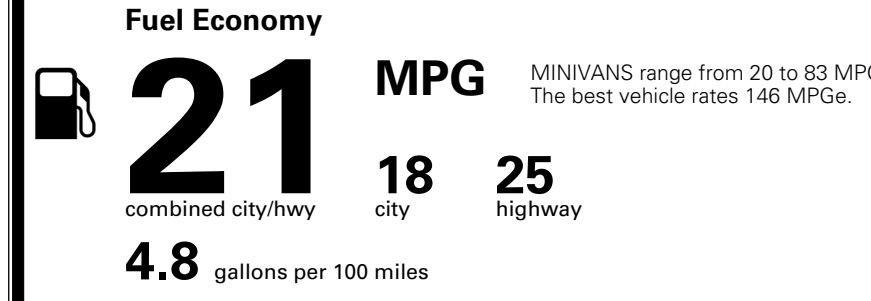

\$495.00
 \$315.00

MSRP INCLUDING OPTIONS

\$ 52,300.00

INLAND FREIGHT AND HANDLING

\$ 1,545.00

TOTAL MANUFACTURER'S SUGGESTED RETAIL PRICE ▶

\$ 53,845.00

*Additional terms and conditions apply.
 **Kia Connect may be currently unavailable for some Model Year 2022 and newer vehicles sold or purchased in Massachusetts; please see owners.kia.com for more information.
 NOTE: When you purchase this vehicle, Kia America, Inc. collects personal information you provide to the dealership. For information on our collection and use of personal information and your rights, please see our Privacy Policy on www.kia.com.

TOTAL ADDITIONAL WEIGHT: 10.1

EPA DOT Fuel Economy and Environment

Gasoline Vehicle

You spend
\$3,250
 more in fuel costs
 over 5 years
 compared to the
 average new vehicle.

Annual fuel cost
\$2,350

Actual results will vary for many reasons, including driving conditions and how you drive and maintain your vehicle. The average new vehicle gets 29 MPG and costs \$8,500 to fuel over 5 years. Cost estimates are based on 15,000 miles per year at \$ 3.30 per gallon. MPGe is miles per gasoline gallon equivalent. Vehicle emissions are a significant cause of climate change and smog.