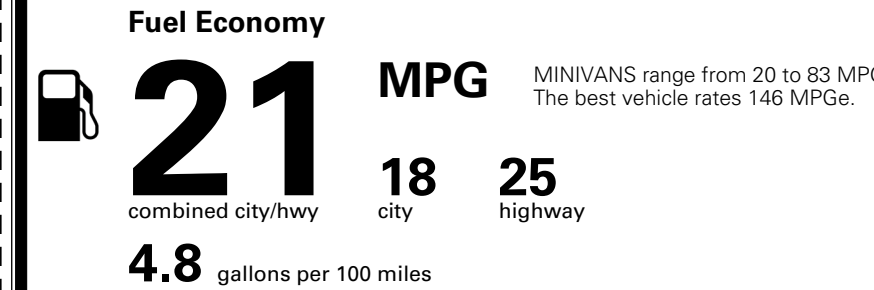

\$495.00
 \$315.00

MSRP INCLUDING OPTIONS

\$ 52,300.00

INLAND FREIGHT AND HANDLING

\$ 1,545.00

TOTAL MANUFACTURER'S SUGGESTED RETAIL PRICE ▶

\$ 53,845.00

*Additional terms and conditions apply.
 **Kia Connect may be currently unavailable for some Model Year 2022 and newer vehicles sold or purchased in Massachusetts; please see owners.kia.com for more information.
 NOTE: When you purchase this vehicle, Kia America, Inc. collects personal information you provide to the dealership. For information on our collection and use of personal information and your rights, please see our Privacy Policy on www.kia.com.

TOTAL ADDITIONAL WEIGHT: 10.1

EPA DOT Fuel Economy and Environment

Gasoline Vehicle

You spend
\$3,250
 more in fuel costs
 over 5 years
 compared to the
 average new vehicle.

Annual fuel cost
\$2,350

Actual results will vary for many reasons, including driving conditions and how you drive and maintain your vehicle. The average new vehicle gets 29 MPG and costs \$8,500 to fuel over 5 years. Cost estimates are based on 15,000 miles per year at \$ 3.30 per gallon. MPGe is miles per gasoline gallon equivalent. Vehicle emissions are a significant cause of climate change and smog.