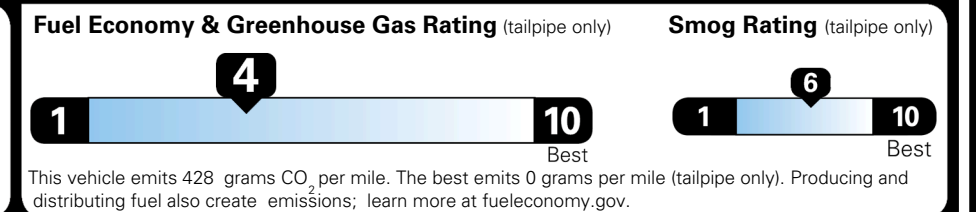

TOTAL ADDITIONAL WEIGHT: 10.1

EPA DOT Fuel Economy and Environment

Gasoline Vehicle

You spend
\$3,250
 more in fuel costs
 over 5 years
 compared to the
 average new vehicle.

Annual fuel cost
\$2,350

Actual results will vary for many reasons, including driving conditions and how you drive and maintain your vehicle. The average new vehicle gets 29 MPG and costs \$8,500 to fuel over 5 years. Cost estimates are based on 15,000 miles per year at \$ 3.30 per gallon. MPGe is miles per gasoline gallon equivalent. Vehicle emissions are a significant cause of climate change and smog.