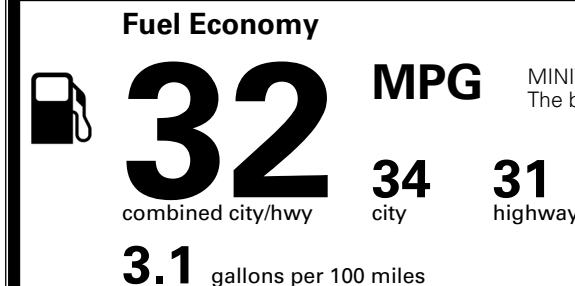

MSRP INCLUDING OPTIONS \$ 44,400.00

INLAND FREIGHT AND HANDLING \$ 1,545.00

TOTAL MANUFACTURER'S SUGGESTED RETAIL PRICE ▶ \$ 45,945.00

TOTAL ADDITIONAL WEIGHT: 10.1

EPA DOT Fuel Economy and Environment

Gasoline Vehicle