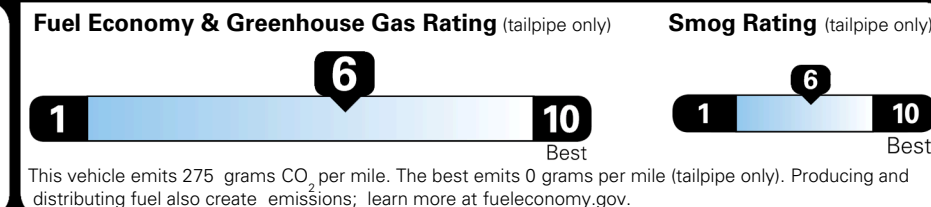

You save $750
in fuel costs over 5 years compared to the average new vehicle.

Annual fuel cost $1,550