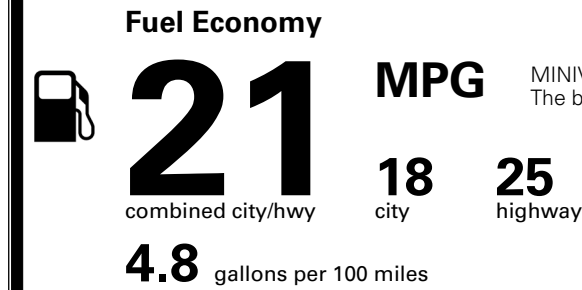

\$120.00
 \$400.00
 \$285.00
 \$65.00
 \$130.00
 \$160.00
 \$750.00
 \$80.00

MSRP INCLUDING OPTIONS

\$ 43,580.00

INLAND FREIGHT AND HANDLING

\$ 1,545.00

TOTAL MANUFACTURER'S SUGGESTED RETAIL PRICE ▶

\$ 45,125.00

TOTAL ADDITIONAL WEIGHT: 64.0

EPA DOT Fuel Economy and Environment

Gasoline Vehicle

MINIVANS range from 20 to 83 MPG. The best vehicle rates 146 MPGe.

You spend **\$3,250** more in fuel costs over 5 years compared to the average new vehicle.