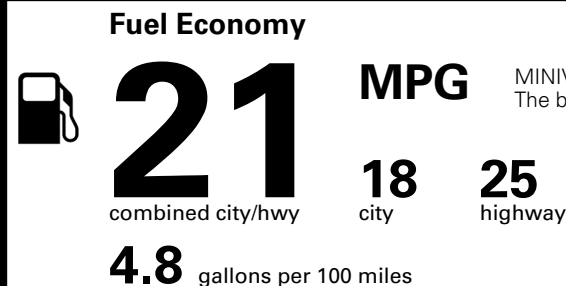

MSRP INCLUDING OPTIONS \$ 42,400.00

INLAND FREIGHT AND HANDLING \$ 1,545.00

TOTAL MANUFACTURER'S SUGGESTED RETAIL PRICE ▶ \$ 43,945.00

TOTAL ADDITIONAL WEIGHT: 10.1

EPA DOT Fuel Economy and Environment

Gasoline Vehicle

MINIVANS range from 20 to 83 MPG. The best vehicle rates 146 MPGe.

You spend \$3,250 more in fuel costs over 5 years compared to the average new vehicle.

Annual fuel cost \$2,350

This vehicle emits 428 grams CO₂ per mile. The best emits 0 grams per mile (tailpipe only). Producing and distributing fuel also create emissions; learn more at fueleconomy.gov.