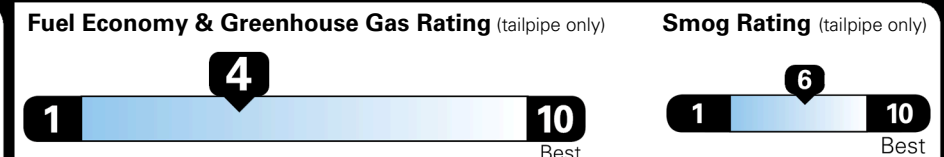

MSRP INCLUDING OPTIONS \$ 42,400.00

INLAND FREIGHT AND HANDLING \$ 1,545.00

TOTAL MANUFACTURER'S SUGGESTED RETAIL PRICE ▶ \$ 43,945.00

TOTAL ADDITIONAL WEIGHT: 10.1

EPA DOT Fuel Economy and Environment

Gasoline Vehicle

MINIVANS range from 20 to 83 MPG. The best vehicle rates 146 MPGe.

You spend \$3,250 more in fuel costs over 5 years compared to the average new vehicle.

Annual fuel cost \$2,350

This vehicle emits 428 grams CO₂ per mile. The best emits 0 grams per mile (tailpipe only). Producing and distributing fuel also create emissions; learn more at fueleconomy.gov.