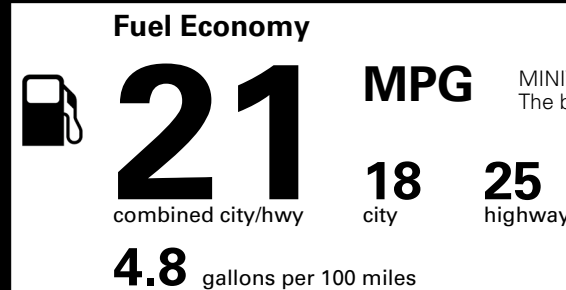

MSRP INCLUDING OPTIONS \$ 42,400.00

INLAND FREIGHT AND HANDLING \$ 1,545.00

TOTAL MANUFACTURER'S SUGGESTED RETAIL PRICE ▶ \$ 43,945.00

TOTAL ADDITIONAL WEIGHT: 10.1

*Additional terms and conditions apply.
 **Kia Connect may be currently unavailable for some Model Year 2022 and newer vehicles sold or purchased in Massachusetts; please see owners.kia.com for more information.
 NOTE: When you purchase this vehicle, Kia America, Inc. collects personal information you provide to the dealership. For information on our collection and use of personal information and your rights, please see our Privacy Policy on www.kia.com.

EPA DOT Fuel Economy and Environment

Gasoline Vehicle

MINIVANS range from 20 to 83 MPG. The best vehicle rates 146 MPGe.

You spend \$3,250 more in fuel costs over 5 years compared to the average new vehicle.