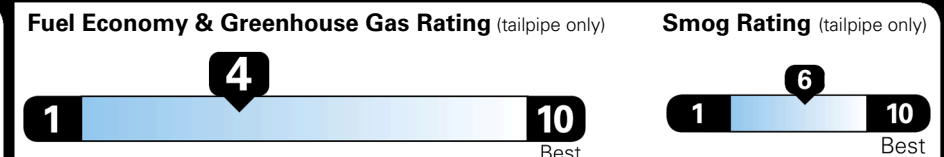

This vehicle emits 428 grams CO₂ per mile. The best emits 0 grams per mile (tailpipe only). Producing and distributing fuel also create emissions; learn more at fueleconomy.gov.

Actual results will vary for many reasons, including driving conditions and how you drive and maintain your vehicle. The average new vehicle gets 29 MPG and costs $8,500 to fuel over 5 years. Cost estimates are based on 15,000 miles per year at $ 3.30 per gallon. MPGe is miles per gasoline gallon equivalent. Vehicle emissions are a significant cause of climate change and smog.

fueleconomy.gov

Calculate personalized estimates and compare vehicles

GOVERNMENT 5-STAR SAFETY RATINGS

PARTS CONTENT INFORMATION

Overall Vehicle Score		Not Rated
Based on the combined rating of frontal, side and rollover. Should ONLY be compared to other vehicles of similar size and weight.		
Frontal	Driver	★★★★★
Crash	Passenger	★★★★
Based on the risk of injury in a frontal impact. Should ONLY be compared to other vehicles of similar size and weight.		
Side	Front seat	Not Rated
Crash	Rear seat	Not Rated
Star ratings based on the risk of injury in a side impact.		
Rollover		★★★★
Star ratings based on the risk of rollover in a single-vehicle crash.		

FOR VEHICLES IN THIS CAR LINE U.S./CANADIAN PARTS CONTENT: 2 %

MAJOR SOURCES OF FOREIGN PARTS: KOREA: 95%

NOTE: PARTS CONTENT DOES NOT INCLUDE FINAL ASSEMBLY, DISTRIBUTION, OR OTHER NON-PARTS COSTS.

FOR THIS VEHICLE FINAL ASSEMBLY POINT: GWANGMYEONG, KOREA

COUNTRY OF ORIGIN ENGINE (MOTOR): KOREA
TRANSMISSION: KOREA

Star ratings range from 1 to 5 stars (★★★★★) with 5 being the highest. Source: National Highway Traffic Safety Administration (NHTSA). www.safercar.gov or 1-888-327-4236

Manufacturer's suggested retail price includes Manufacturer's recommended pre-delivery service. License and title fees, state and local taxes and other dealer installed options and accessories are not included in the manufacturer's suggested retail price.