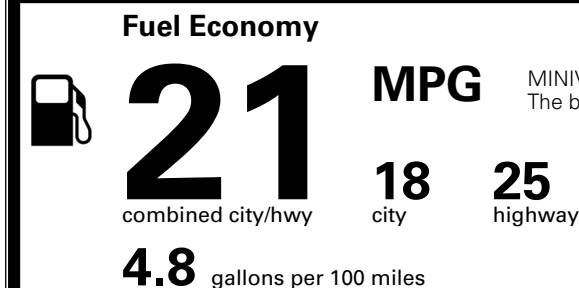

EPA DOT Fuel Economy and Environment

Gasoline Vehicle

MINIVANS range from 20 to 83 MPG. The best vehicle rates 146 MPGe.

You spend $3,250 more in fuel costs over 5 years compared to the average new vehicle.

Annual fuel cost $2,350