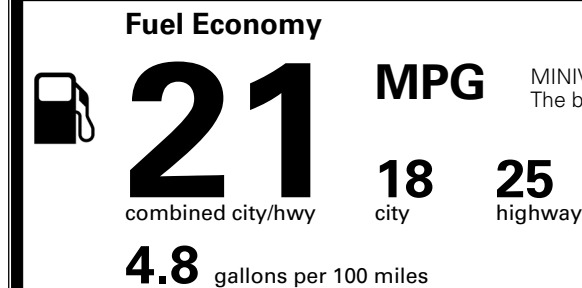

EPA DOT Fuel Economy and Environment

Gasoline Vehicle

MINIVANS range from 20 to 83 MPG. The best vehicle rates 146 MPGe.

You spend
$3,250
more in fuel costs over 5 years compared to the average new vehicle.

Annual fuel cost
$2,350