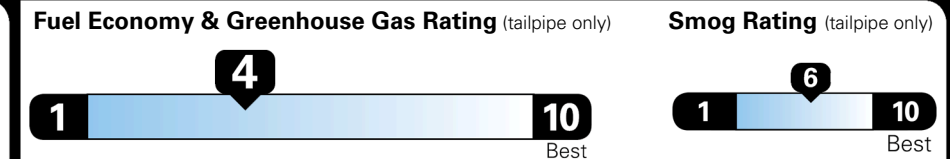

This vehicle emits 428 grams CO₂ per mile. The best emits 0 grams per mile (tailpipe only). Producing and distributing fuel also create emissions; learn more at fueleconomy.gov.

Actual results will vary for many reasons, including driving conditions and how you drive and maintain your vehicle. The average new vehicle gets 29 MPG and costs $8,500 to fuel over 5 years. Cost estimates are based on 15,000 miles per year at $ 3.30 per gallon. MPGe is miles per gasoline gallon equivalent. Vehicle emissions are a significant cause of climate change and smog.

fueleconomy.gov

Calculate personalized estimates and compare vehicles

GOVERNMENT 5-STAR SAFETY RATINGS

PARTS CONTENT INFORMATION

Overall Vehicle Score		Not Rated
Frontal	Driver	★★★★★
Crash	Passenger	★★★★
Side	Front seat	Not Rated
Crash	Rear seat	Not Rated
Rollover		★★★★

Star ratings range from 1 to 5 stars (★★★★★) with 5 being the highest.
Source: National Highway Traffic Safety Administration (NHTSA).
www.safercar.gov or 1-888-327-4236

Manufacturer's suggested retail price includes Manufacturer's recommended pre-delivery service. License and title fees, state and local taxes and other dealer installed options and accessories are not included in the manufacturer's suggested retail price.

FOR VEHICLES IN THIS CAR LINE U.S./CANADIAN PARTS CONTENT: 2 %

MAJOR SOURCES OF FOREIGN PARTS: KOREA: 95%

NOTE: PARTS CONTENT DOES NOT INCLUDE FINAL ASSEMBLY, DISTRIBUTION, OR OTHER NON-PARTS COSTS.

FOR THIS VEHICLE FINAL ASSEMBLY POINT: GWANGMYEONG, KOREA

COUNTRY OF ORIGIN
ENGINE (MOTOR): KOREA
TRANSMISSION: KOREA