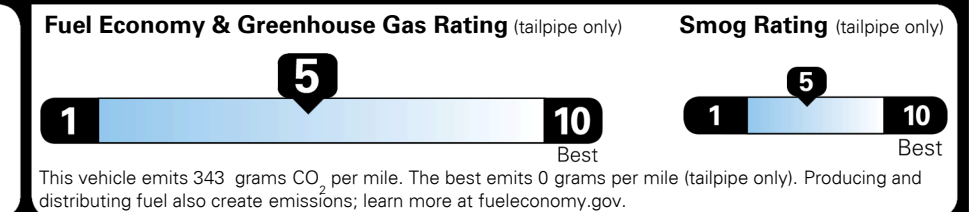

EPA DOT Fuel Economy and Environment

Gasoline Vehicle

You spend \$750 more in fuel costs over 5 years
 compared to the average new vehicle.

Annual fuel cost \$2,100

Actual results will vary for many reasons, including driving conditions and how you drive and maintain your vehicle. The average new vehicle gets 28 MPG and costs \$9,750 to fuel over 5 years. Cost estimates are based on 15,000 miles per year at \$ 3.60 per gallon. MPGe is miles per gasoline gallon equivalent. Vehicle emissions are a significant cause of climate change and smog.