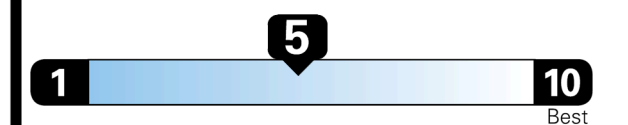

Fuel Economy & Greenhouse Gas Rating (tailpipe only)