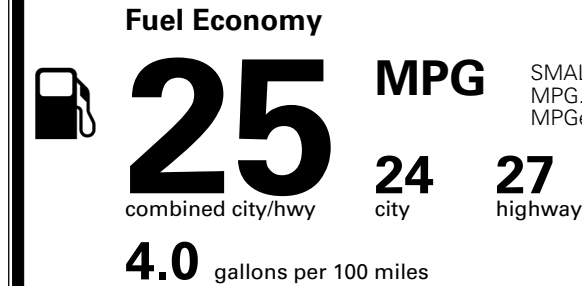

\$395.00
 \$800.00

 \$200.00

MSRP INCLUDING OPTIONS

\$ 32,785.00

INLAND FREIGHT AND HANDLING

\$ 1,445.00

TOTAL MANUFACTURER'S SUGGESTED RETAIL PRICE ▶

\$ 34,230.00

TOTAL ADDITIONAL WEIGHT: 5.8

EPA DOT Fuel Economy and Environment

Gasoline Vehicle

SMALL SUVs range from 14 to 125 MPG. The best vehicle rates 146 MPGe.

You spend \$1,500 more in fuel costs over 5 years compared to the average new vehicle.