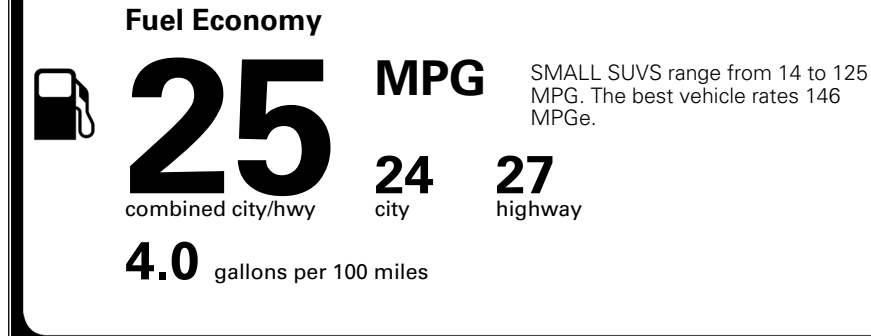

Added to/in place of standard EX AWD features

- 1.6L Turbocharged GDI 4-Cylinder Engine
- 8-Speed Automatic Transmission
- Electronic Parking Brake
- 18" Alloy Wheels
- LED Projector Headlights
- LED Fog Lights
- Bose Premium Audio System
- Smart Cruise Control w/ Stop & Go
- Highway Driving Assist
- Fwd Collision-Avoidance Assist-Junction Turning

Included
Included
Included
Included
Included
Included
Included
Included
Included
Included
Included

ADDITIONAL INSTALLED EQUIPMENT:

(In addition to or in place of standard features)

- Snow White Pearl Paint
- SX Sunroof Package
- Power Sunroof with Sunshade
- Ventilated Front Seats
- Smartphone Digital Key* (Requires Kia Connect**)
- Carpeted Floor Mats

$395.00
$800.00

$200.00

MSRP INCLUDING OPTIONS

$ 32,785.00

INLAND FREIGHT AND HANDLING

$ 1,445.00

TOTAL MANUFACTURER'S SUGGESTED RETAIL PRICE ▶

$ 34,230.00

TOTAL ADDITIONAL WEIGHT: 5.8

*Additional terms and conditions apply.
**Kia Connect may be currently unavailable for some Model Year 2022 and newer vehicles sold or purchased in Massachusetts; please see owners.kia.com for more information.
NOTE: When you purchase this vehicle, Kia America, Inc. collects personal information you provide to the dealership. For information on our collection and use of personal information and your rights, please see our Privacy Policy on www.kia.com.

EPA DOT Fuel Economy and Environment

Gasoline Vehicle

You spend
$1,500
more in fuel costs
over 5 years
compared to the
average new vehicle.

Annual fuel cost
$2,000