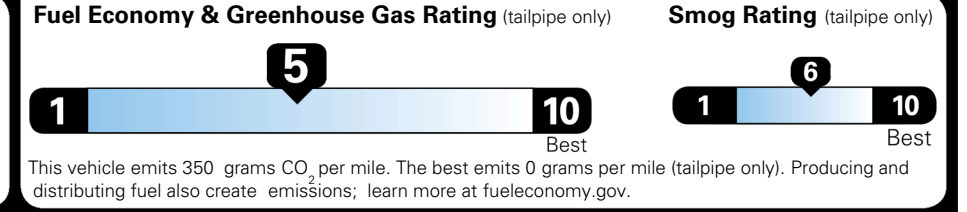

EPA DOT Fuel Economy and Environment

Gasoline Vehicle

You spend
\$1,500
 more in fuel costs
 over 5 years
 compared to the
 average new vehicle.

Annual fuel cost
\$2,000

Actual results will vary for many reasons, including driving conditions and how you drive and maintain your vehicle. The average new vehicle gets 29 MPG and costs \$8,500 to fuel over 5 years. Cost estimates are based on 15,000 miles per year at \$ 3.30 per gallon. MPGe is miles per gasoline gallon equivalent. Vehicle emissions are a significant cause of climate change and smog.