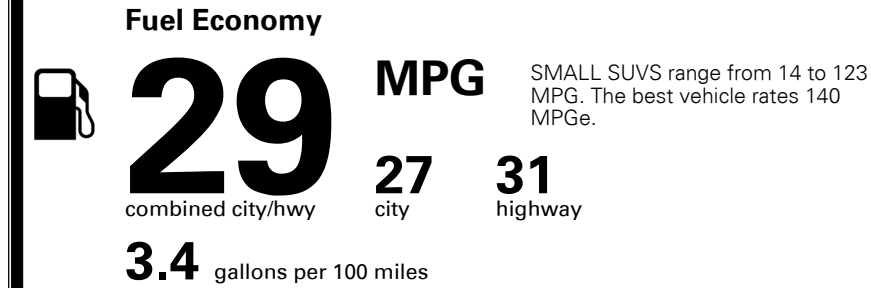

\$ 30,035.00

EPA DOT Fuel Economy and Environment

Gasoline Vehicle

You save \$500
 in fuel costs over 5 years compared to the average new vehicle.

Annual fuel cost
\$1,850

Actual results will vary for many reasons, including driving conditions and how you drive and maintain your vehicle. The average new vehicle gets 28 MPG and costs \$9,750 to fuel over 5 years. Cost estimates are based on 15,000 miles per year at \$ 3.60 per gallon. MPGe is miles per gasoline gallon equivalent. Vehicle emissions are a significant cause of climate change and smog.