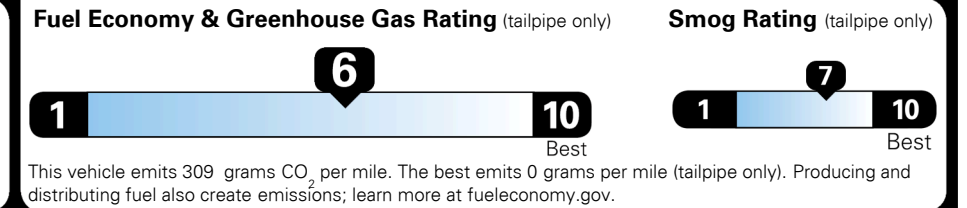

\$ 30,035.00

EPA DOT Fuel Economy and Environment

Gasoline Vehicle

You save \$500
 in fuel costs over 5 years compared to the average new vehicle.

Annual fuel cost
\$1,850

Actual results will vary for many reasons, including driving conditions and how you drive and maintain your vehicle. The average new vehicle gets 28 MPG and costs \$9,750 to fuel over 5 years. Cost estimates are based on 15,000 miles per year at \$ 3.60 per gallon. MPGe is miles per gasoline gallon equivalent. Vehicle emissions are a significant cause of climate change and smog.