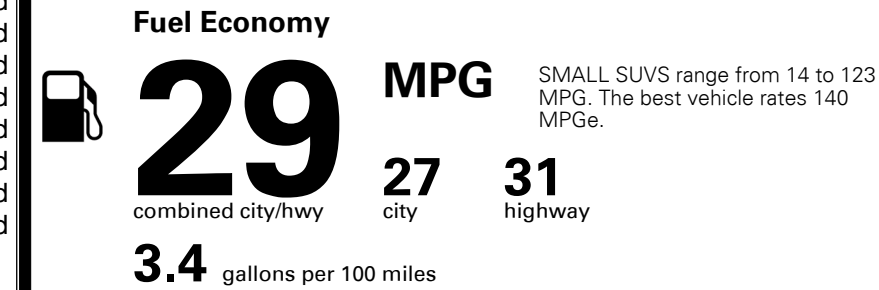

MANUFACTURER'S SUGGESTED RETAIL PRICE ▶

COMPARE EX AWD FEATURES
Added to/in place of standard S AWD features

- Machine Finished Alloy Wheels
- Power Sunroof with Sunshade
- SynTex Seating Material
- Power Driver's Seat w/ Power Lumbar
- Driver's Auto Up/Down Window
- Illuminated Sunvisor Mirrors
- Wireless Phone Charger

ADDITIONAL INSTALLED EQUIPMENT:
(In addition to or in place of standard features)
Fusion Black Paint
Carpeted Floor Mats

$ 27,990.00

Included
Included
Included
Included
Included
Included
Included

$395.00
$175.00

MSRP INCLUDING OPTIONS

$ 28,560.00

INLAND FREIGHT AND HANDLING

$ 1,325.00

TOTAL MANUFACTURER'S SUGGESTED RETAIL PRICE ▶

$ 29,885.00

TOTAL ADDITIONAL WEIGHT: 5.8

*Additional terms and conditions apply.
**Kia Connect may be currently unavailable for Model Year 2022 and newer vehicles sold or purchased in Massachusetts; please see owners.kia.com for updates on availability.
NOTE: When you purchase this vehicle, Kia America, Inc. collects personal information you provide to the dealership. For information on our collection and use of personal information and your rights, please see our Privacy Policy on www.kia.com.

EPA DOT Fuel Economy and Environment

Gasoline Vehicle

You save $500
in fuel costs over 5 years compared to the average new vehicle.

Annual fuel cost $1,850