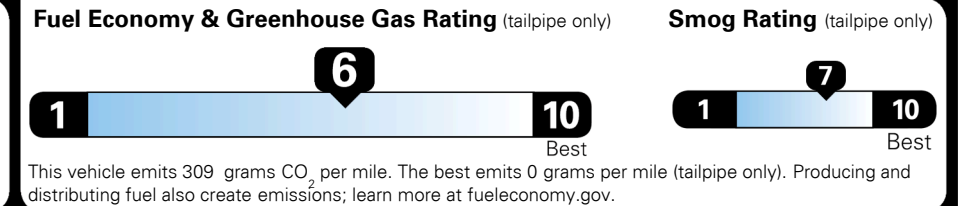

EPA DOT Fuel Economy and Environment

Gasoline Vehicle

You save \$500
 in fuel costs over 5 years compared to the average new vehicle.

Annual fuel cost \$1,850

Actual results will vary for many reasons, including driving conditions and how you drive and maintain your vehicle. The average new vehicle gets 28 MPG and costs \$9,750 to fuel over 5 years. Cost estimates are based on 15,000 miles per year at \$ 3.60 per gallon. MPGe is miles per gasoline gallon equivalent. Vehicle emissions are a significant cause of climate change and smog.