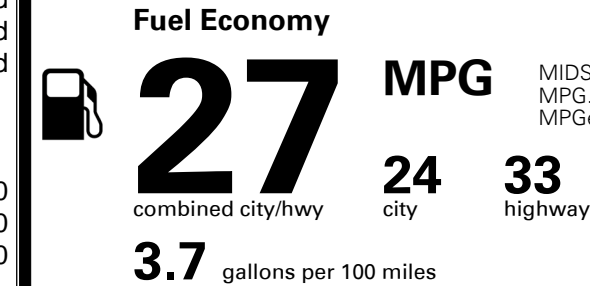

TOTAL MANUFACTURER'S SUGGESTED RETAIL PRICE ▶

\$ 33,940.00

TOTAL ADDITIONAL WEIGHT: 8.1

EPA DOT Fuel Economy and Environment

Gasoline Vehicle

MIDSIZE CARS range from 15 to 140 MPG. The best vehicle rates 140 MPGe.

You spend \$250 more in fuel costs over 5 years compared to the average new vehicle.

Annual fuel cost \$1,950

Fuel Economy & Greenhouse Gas Rating (tailpipe only) **Smog Rating** (tailpipe only)

This vehicle emits 329 grams CO₂ per mile. The best emits 0 grams per mile (tailpipe only). Producing and distributing fuel also create emissions; learn more at fueleconomy.gov.