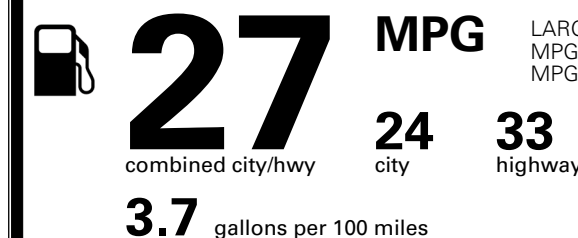

Fuel Economy

You spend **$750** more in fuel costs over 5 years compared to the average new vehicle.

Annual fuel cost **$1,850**