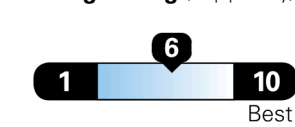

Smog Rating (tailpipe only)

This vehicle emits 329 grams CO₂ per mile. The best emits 0 grams per mile (tailpipe only). Producing and distributing fuel also create emissions; learn more at fueleconomy.gov.

Actual results will vary for many reasons, including driving conditions and how you drive and maintain your vehicle. The average new vehicle gets 29 MPG and costs $8,500 to fuel over 5 years. Cost estimates are based on 15,000 miles per year at $ 3.30 per gallon. MPGe is miles per gasoline gallon equivalent. Vehicle emissions are a significant cause of climate change and smog.

fueleconomy.gov

Calculate personalized estimates and compare vehicles