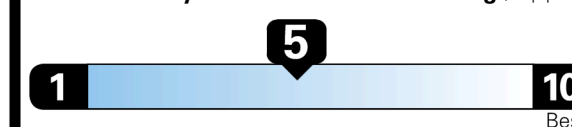

EPA DOT Fuel Economy and Environment

Gasoline Vehicle

Fuel Economy

You spend **\$750** more in fuel costs over 5 years compared to the average new vehicle.

Annual fuel cost **\$1,850**

Fuel Economy & Greenhouse Gas Rating (tailpipe only)