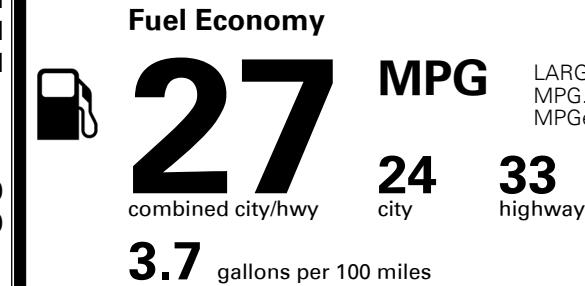

TOTAL MANUFACTURER'S SUGGESTED RETAIL PRICE ▶

\$ 33,845.00

TOTAL ADDITIONAL WEIGHT: 7.3

EPA DOT Fuel Economy and Environment

Gasoline Vehicle

You spend \$750 more in fuel costs over 5 years compared to the average new vehicle.