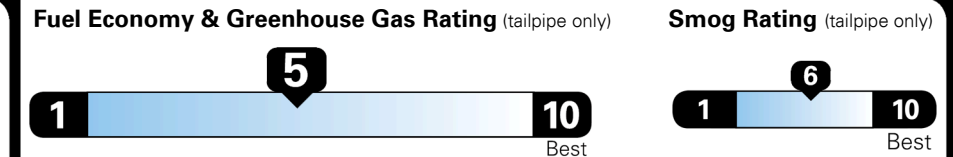

You spend $750 more in fuel costs over 5 years compared to the average new vehicle.

Annual fuel cost $1,850