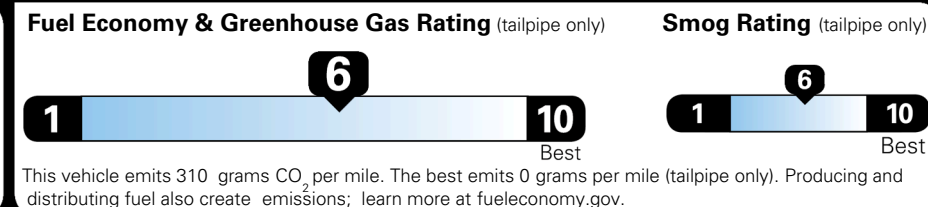

Actual results will vary for many reasons, including driving conditions and how you drive and maintain your vehicle. The average new vehicle gets 29 MPG and costs $8,500 to fuel over 5 years. Cost estimates are based on 15,000 miles per year at $ 3.30 per gallon. MPGe is miles per gasoline gallon equivalent. Vehicle emissions are a significant cause of climate change and smog.

fueleconomy.gov

Calculate personalized estimates and compare vehicles

GOVERNMENT 5-STAR SAFETY RATINGS

Overall Vehicle Score ★ ★ ★ ★ ★

Based on the combined rating of frontal, side and rollover. Should ONLY be compared to other vehicles of similar size and weight.

Frontal Driver ★ ★ ★ ★ ★

Crash Passenger ★ ★ ★ ★ ★

Based on the risk of injury in a frontal impact. Should ONLY be compared to other vehicles of similar size and weight.

Side Front seat ★ ★ ★ ★ ★

Crash Rear seat ★ ★ ★ ★ ★

Star ratings based on the risk of injury in a side impact.

Rollover ★ ★ ★ ★ ★

Star ratings based on the risk of rollover in a single-vehicle crash.

Star ratings range from 1 to 5 stars (★★★★★) with 5 being the highest.

Source: National Highway Traffic Safety Administration (NHTSA).

www.safercar.gov or 1-888-327-4236

Manufacturer's suggested retail price includes Manufacturer's recommended pre-delivery service. License and title fees, state and local taxes and other dealer installed options and accessories are not included in the manufacturer's suggested retail price.

PARTS CONTENT INFORMATION

FOR VEHICLES IN THIS CAR LINE U.S./CANADIAN PARTS CONTENT: 0 %

MAJOR SOURCES OF FOREIGN PARTS: KOREA: 90%

NOTE: PARTS CONTENT DOES NOT INCLUDE FINAL ASSEMBLY, DISTRIBUTION, OR OTHER NON-PARTS COSTS.

FOR THIS VEHICLE FINAL ASSEMBLY POINT: HWASUNG, KOREA

COUNTRY OF ORIGIN

ENGINE (MOTOR): KOREA

TRANSMISSION: KOREA

*Additional terms and conditions apply.

**Kia Connect may be currently unavailable for some Model Year 2022 and newer vehicles sold or purchased in Massachusetts; please see owners.kia.com for more information.

NOTE: When you purchase this vehicle, Kia America, Inc. collects personal information you provide to the dealership. For information on our collection and use of personal information and your rights, please see our Privacy Policy on www.kia.com.