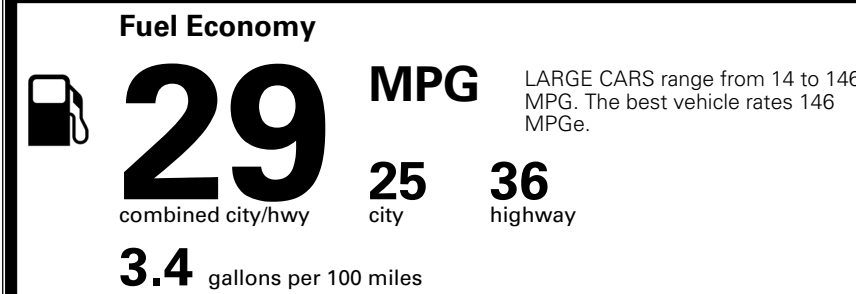

MSRP INCLUDING OPTIONS \$ 31,680.00

INLAND FREIGHT AND HANDLING \$ 1,245.00

TOTAL MANUFACTURER'S SUGGESTED RETAIL PRICE ▶

\$ 32,925.00

TOTAL ADDITIONAL WEIGHT: 7.3

EPA DOT Fuel Economy and Environment

Gasoline Vehicle