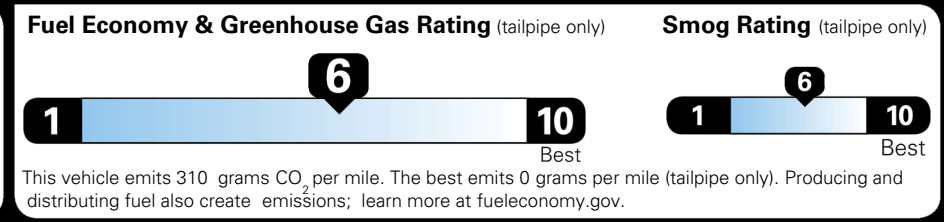

EPA DOT Fuel Economy and Environment

Gasoline Vehicle

You save \$0
 in fuel costs over 5 years compared to the average new vehicle.

Annual fuel cost \$1,700

Actual results will vary for many reasons, including driving conditions and how you drive and maintain your vehicle. The average new vehicle gets 29 MPG and costs \$8,500 to fuel over 5 years. Cost estimates are based on 15,000 miles per year at \$ 3.30 per gallon. MPGe is miles per gasoline gallon equivalent. Vehicle emissions are a significant cause of climate change and smog.