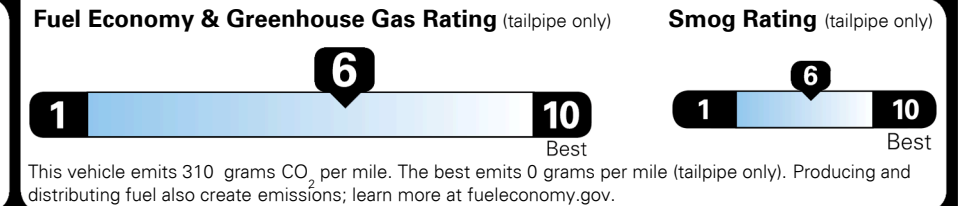

TOTAL ADDITIONAL WEIGHT: 7.3

EPA DOT Fuel Economy and Environment

Gasoline Vehicle

You save \$0
 in fuel costs over 5 years compared to the average new vehicle.

Annual fuel cost
\$1,700

Actual results will vary for many reasons, including driving conditions and how you drive and maintain your vehicle. The average new vehicle gets 29 MPG and costs \$8,500 to fuel over 5 years. Cost estimates are based on 15,000 miles per year at \$ 3.30 per gallon. MPGe is miles per gasoline gallon equivalent. Vehicle emissions are a significant cause of climate change and smog.