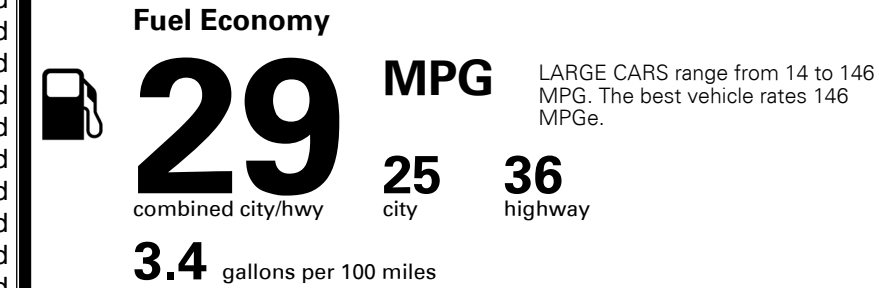

\$695.00
 \$2,200.00

 \$185.00

MSRP INCLUDING OPTIONS

\$ 31,470.00

INLAND FREIGHT AND HANDLING

\$ 1,175.00

TOTAL MANUFACTURER'S SUGGESTED RETAIL PRICE ▶

\$ 32,645.00

TOTAL ADDITIONAL WEIGHT: 7.3

EPA DOT Fuel Economy and Environment

Gasoline Vehicle

You save \$0
 in fuel costs over 5 years compared to the average new vehicle.

Annual fuel cost
\$1,700

Actual results will vary for many reasons, including driving conditions and how you drive and maintain your vehicle. The average new vehicle gets 29 MPG and costs \$8,500 to fuel over 5 years. Cost estimates are based on 15,000 miles per year at \$ 3.30 per gallon. MPGe is miles per gasoline gallon equivalent. Vehicle emissions are a significant cause of climate change and smog.