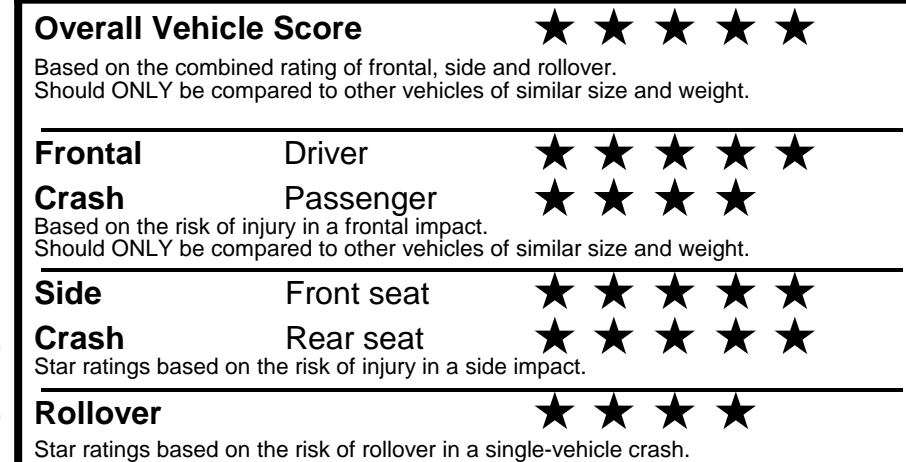

### GOVERNMENT 5-STAR SAFETY RATINGS

Star ratings range from 1 to 5 stars (★★★★★) with 5 being the highest.  
 Source: National Highway Traffic Safety Administration (NHTSA).  
[www.safercar.gov](http://www.safercar.gov) or 1-888-327-4236