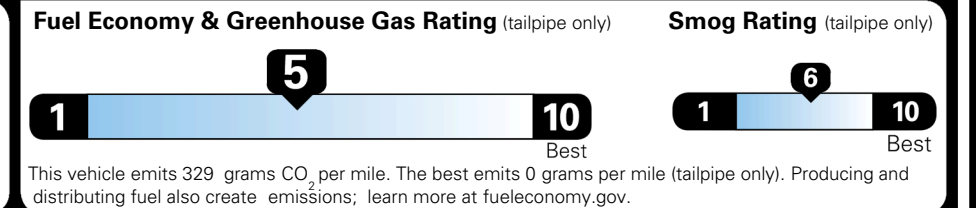

Actual results will vary for many reasons, including driving conditions and how you drive and maintain your vehicle. The average new vehicle gets 29 MPG and costs $8,500 to fuel over 5 years. Cost estimates are based on 15,000 miles per year at $ 3.30 per gallon. MPGe is miles per gasoline gallon equivalent. Vehicle emissions are a significant cause of climate change and smog.

fueleconomy.gov

Calculate personalized estimates and compare vehicles