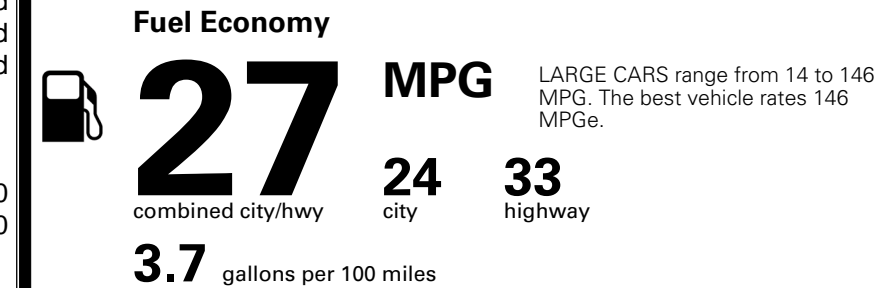

EPA DOT Fuel Economy and Environment

Gasoline Vehicle

You spend $750 more in fuel costs over 5 years compared to the average new vehicle.

Annual fuel cost $1,850