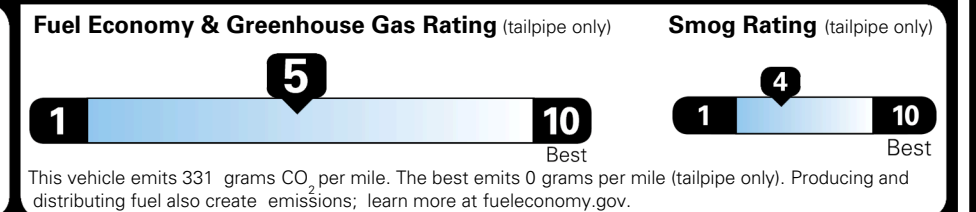

Actual results will vary for many reasons, including driving conditions and how you drive and maintain your vehicle. The average new vehicle gets 29 MPG and costs $8,500 to fuel over 5 years. Cost estimates are based on 15,000 miles per year at $ 3.30 per gallon. MPGe is miles per gasoline gallon equivalent. Vehicle emissions are a significant cause of climate change and smog.

fueleconomy.gov
Calculate personalized estimates and compare vehicles

Smartphone QR Code