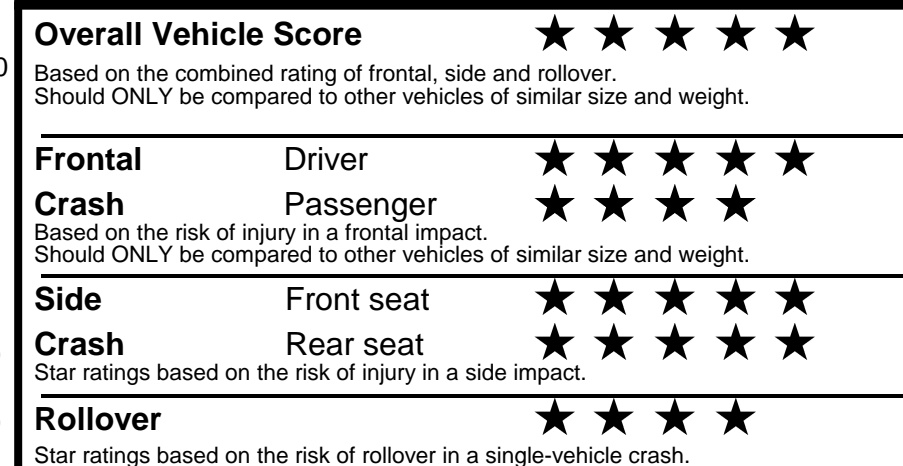

### GOVERNMENT 5-STAR SAFETY RATINGS

Star ratings range from 1 to 5 stars (★★★★★) with 5 being the highest.  
 Source: National Highway Traffic Safety Administration (NHTSA).  
[www.safercar.gov](http://www.safercar.gov) or 1-888-327-4236