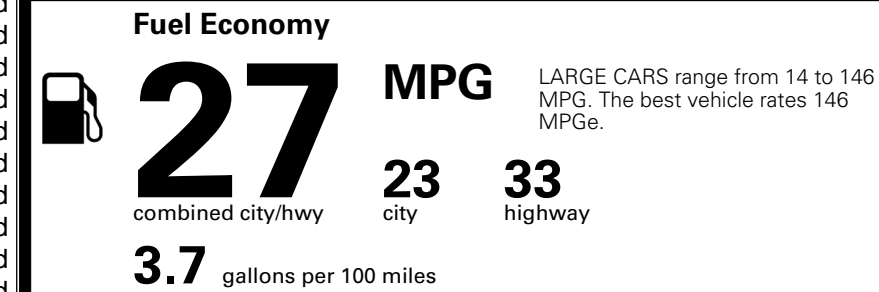

EPA DOT Fuel Economy and Environment

Gasoline Vehicle

You spend
$750
more in fuel costs
over 5 years
compared to the
average new vehicle.

Annual fuel cost
$1,850