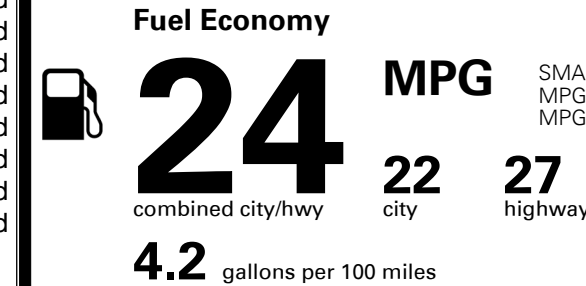

EPA DOT Fuel Economy and Environment

Gasoline Vehicle

SMALL SUVs range from 14 to 123 MPG. The best vehicle rates 132 MPGe.

You spend
$1,250
more in fuel costs
over 5 years
compared to the
average new vehicle.

Annual fuel cost
$1,850

Fuel Economy & Greenhouse Gas Rating (tailpipe only)

Smog Rating (tailpipe only)