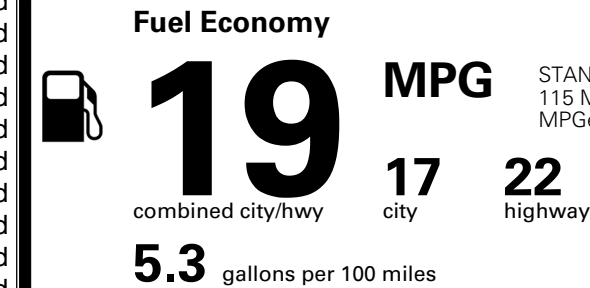

MSRP INCLUDING OPTIONS

\$ 56,790.00

INLAND FREIGHT AND HANDLING

\$ 1,545.00

TOTAL MANUFACTURER'S SUGGESTED RETAIL PRICE ▶

\$ 58,335.00

TOTAL ADDITIONAL WEIGHT:

EPA DOT Fuel Economy and Environment

Gasoline Vehicle

STANDARD SUVs range from 12 to 115 MPG. The best vehicle rates 146 MPGe.

You spend
\$4,500
 more in fuel costs
 over 5 years
 compared to the
 average new vehicle.

Annual fuel cost
\$2,600