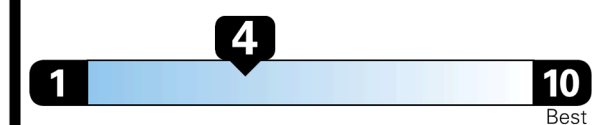

2027 TELLURIDE X-PRO SX-PRESTIGE AWD

MODEL/OPT.CODE: JAC44B5 / 10
EXTERIOR COLOR: PANTHERA METAL
INTERIOR COLOR: BLACK
VEHICLE ID NUMBER: 5XYPLES14VG008015
PORT OF ENTRY: WEST POINT

Sold To: NJ081
Kia of Englewood
227 N. DEAN STREET
ENGLEWOOD NJ 07631

Ship To: NJ081

STANDARD FEATURES

STANDARD SX-PRESTIGE AWD FEATURES

MECHANICAL
2.5L Turbo Engine; 274hp & 311 lb-ft Torque
8-Speed Automatic Transmission
All-Wheel Drive w/ Terrain Mode
Self-Leveling Rear Suspension

ADVANCED DRIVER-ASSISTANCE SYSTEMS

Forward Collision-Avoidance Assist 2
Blind-Spot Collision-Avoidance Assist
Rear Cross-Traffic Collision-Avoidance Assist
Lane Keeping Assist & Lane Following Assist 2
Safe Exit Assist & Highway Driving Assist 2
Parking Distance Warning - Forward / Reverse / Side
Parking Collision-Avoidance Assist - Reverse
Surround View Monitor & Blind-Spot View Monitor
Remote Smart Parking Assist
Navigation-Based Smart Cruise Control-Curve

SAFETY

Dual Front Advanced Airbags & Driver's Knee Airbag
Dual Front and Rear Seat-Mounted Side Airbags
Front Center & Full-Length Curtain Airbags

INTERIOR, COMFORT & CONVENIENCE

Dual 12.3" Screen Panoramic Display w/ Navigation
Head-Up Display and Ergo Motion Driver's Seat
Kia Connect w/Comp 3-Yr Ultimate.* Where Available**
SIRIUSXM® w/Free 3-Mo. Subscription*
Meridian Premium Audio System
Digital Rear View Mirror & 115V Inverter Outlet
Dual Wireless Phone Charger & HomeLink™ Garage Opener
SynTex & SynTex Suede Seating Material
Heated & Ventilated Power Adjustable Front Seats
Heated & Ventilated 2nd Row Captain's Chairs (2 Seats)
Power Tilt & Telescopic Heated Steering Wheel w/ Memory
Engineered Wood Interior Accents

EXTERIOR