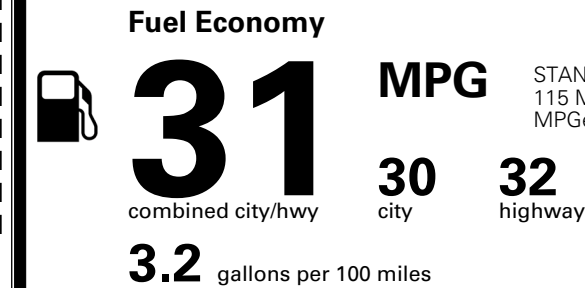

\$495.00
 \$250.00

MSRP INCLUDING OPTIONS

\$ 55,235.00

INLAND FREIGHT AND HANDLING

\$ 1,545.00

TOTAL MANUFACTURER'S SUGGESTED RETAIL PRICE ▶

\$ 56,780.00

TOTAL ADDITIONAL WEIGHT: 7.3

EPA DOT Fuel Economy and Environment

Gasoline Vehicle

STANDARD SUVS range from 13 to 115 MPG. The best vehicle rates 146 MPGe.

You save \$500
 in fuel costs over 5 years compared to the average new vehicle.