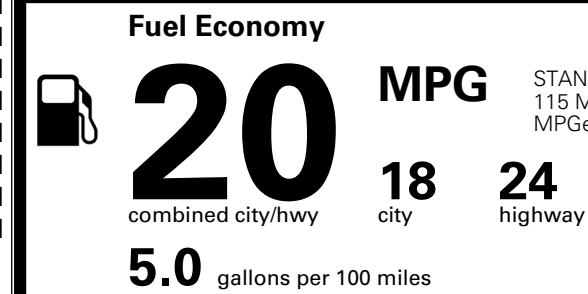

MSRP INCLUDING OPTIONS

\$ 52,535.00

INLAND FREIGHT AND HANDLING

\$ 1,545.00

TOTAL MANUFACTURER'S SUGGESTED RETAIL PRICE ▶

\$ 54,080.00

TOTAL ADDITIONAL WEIGHT: 7.2

*Additional terms and conditions apply.

EPA DOT Fuel Economy and Environment

Gasoline Vehicle

STANDARD SUVs range from 12 to 115 MPG. The best vehicle rates 146 MPGe.

You spend
\$4,000
 more in fuel costs
 over 5 years
 compared to the
 average new vehicle.

Annual fuel cost
\$2,500

Fuel Economy & Greenhouse Gas Rating (tailpipe only)

This vehicle emits 429 grams CO₂ per mile. The best emits 0 grams per mile (tailpipe only). Producing and distributing fuel also create emissions; learn more at fueleconomy.gov.