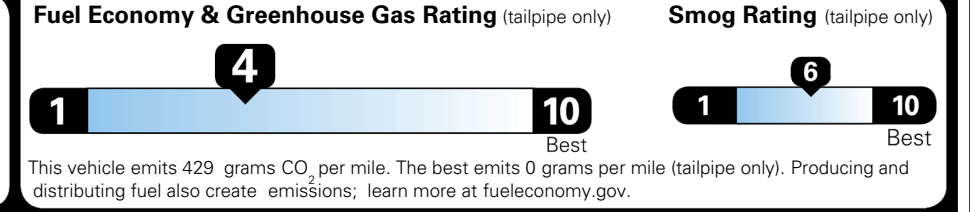

Actual results will vary for many reasons, including driving conditions and how you drive and maintain your vehicle. The average new vehicle gets 29 MPG and costs $8,000 to fuel over 5 years. Cost estimates are based on 15,000 miles per year at $ 3.10 per gallon. MPGe is miles per gasoline gallon equivalent. Vehicle emissions are a significant cause of climate change and smog.

fueleconomy.gov

Calculate personalized estimates and compare vehicles

GOVERNMENT 5-STAR SAFETY RATINGS

Overall Vehicle Score	Not Rated	
Based on the combined rating of frontal, side and rollover. Should ONLY be compared to other vehicles of similar size and weight.		
Frontal	Driver	Not Rated
Crash	Passenger	Not Rated
Based on the risk of injury in a frontal impact. Should ONLY be compared to other vehicles of similar size and weight.		
Side	Front seat	Not Rated
Crash	Rear seat	Not Rated
Star ratings based on the risk of injury in a side impact.		
Rollover	Not Rated	
Star ratings based on the risk of rollover in a single-vehicle crash.		

Star ratings range from 1 to 5 stars (★★★★★) with 5 being the highest.
Source: National Highway Traffic Safety Administration (NHTSA).
www.safercar.gov or 1-888-327-4236

Manufacturer's suggested retail price includes Manufacturer's recommended pre-delivery service. License and title fees, state and local taxes and other dealer installed options and accessories are not included in the manufacturer's suggested retail price.

PARTS CONTENT INFORMATION

FOR VEHICLES IN THIS CAR LINE U.S./CANADIAN PARTS CONTENT: 50 %

MAJOR SOURCES OF FOREIGN PARTS: KOREA: 35%

NOTE: PARTS CONTENT DOES NOT INCLUDE FINAL ASSEMBLY, DISTRIBUTION, OR OTHER NON-PARTS COSTS.

FOR THIS VEHICLE FINAL ASSEMBLY POINT: WEST POINT, GA, USA

COUNTRY OF ORIGIN ENGINE (MOTOR): KOREA
TRANSMISSION: USA