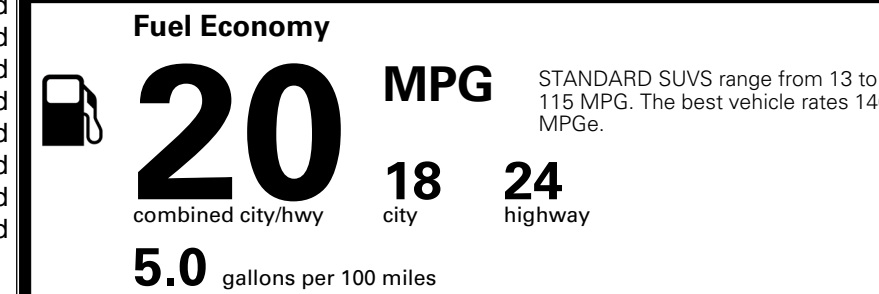

EPA DOT Fuel Economy and Environment

Gasoline Vehicle

You spend
\$3,500
 more in fuel costs
 over 5 years
 compared to the
 average new vehicle.

Annual fuel cost
\$2,300

Actual results will vary for many reasons, including driving conditions and how you drive and maintain your vehicle. The average new vehicle gets 29 MPG and costs \$8,000 to fuel over 5 years. Cost estimates are based on 15,000 miles per year at \$ 3.10 per gallon. MPGe is miles per gasoline gallon equivalent. Vehicle emissions are a significant cause of climate change and smog.