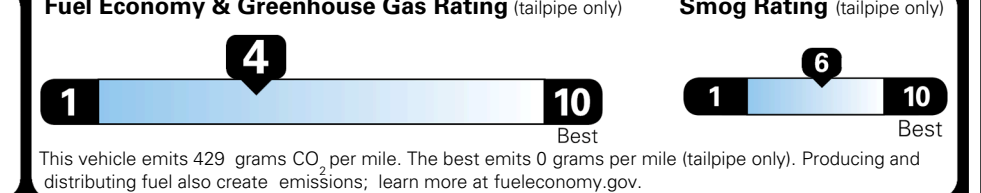

Actual results will vary for many reasons, including driving conditions and how you drive and maintain your vehicle. The average new vehicle gets 29 MPG and costs $8,000 to fuel over 5 years. Cost estimates are based on 15,000 miles per year at $ 3.10 per gallon. MPGe is miles per gasoline gallon equivalent. Vehicle emissions are a significant cause of climate change and smog.

fueleconomy.gov
Calculate personalized estimates and compare vehicles

Smartphone QR Code

GOVERNMENT 5-STAR SAFETY RATINGS

Overall Vehicle Score	Not Rated	
Based on the combined rating of frontal, side and rollover. Should ONLY be compared to other vehicles of similar size and weight.		
Frontal Crash	Driver	Not Rated
Based on the risk of injury in a frontal impact. Should ONLY be compared to other vehicles of similar size and weight.	Passenger	Not Rated
Side Crash	Front seat	Not Rated
Star ratings based on the risk of injury in a side impact.	Rear seat	Not Rated
Rollover	Not Rated	
Star ratings based on the risk of rollover in a single-vehicle crash.		

Star ratings range from 1 to 5 stars (★★★★★) with 5 being the highest.
Source: National Highway Traffic Safety Administration (NHTSA).
www.safercar.gov or 1-888-327-4236

Manufacturer's suggested retail price includes Manufacturer's recommended pre-delivery service. License and title fees, state and local taxes and other dealer installed options and accessories are not included in the manufacturer's suggested retail price.

PARTS CONTENT INFORMATION

FOR VEHICLES IN THIS CAR LINE U.S./CANADIAN PARTS CONTENT: 50 %

MAJOR SOURCES OF FOREIGN PARTS: KOREA: 35%

NOTE: PARTS CONTENT DOES NOT INCLUDE FINAL ASSEMBLY, DISTRIBUTION, OR OTHER NON-PARTS COSTS.

FOR THIS VEHICLE FINAL ASSEMBLY POINT: WEST POINT, GA, USA

COUNTRY OF ORIGIN ENGINE (MOTOR): KOREA

TRANSMISSION: USA