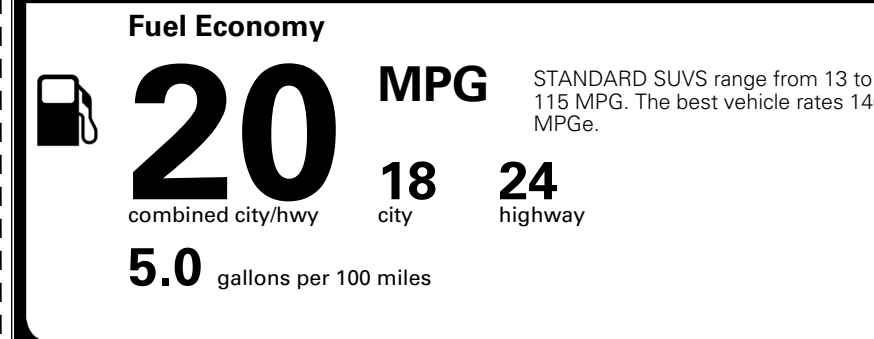

EPA DOT Fuel Economy and Environment

Gasoline Vehicle

You spend \$3,500 more in fuel costs over 5 years compared to the average new vehicle.

Annual fuel cost \$2,300

Actual results will vary for many reasons, including driving conditions and how you drive and maintain your vehicle. The average new vehicle gets 29 MPG and costs \$8,000 to fuel over 5 years. Cost estimates are based on 15,000 miles per year at \$ 3.10 per gallon. MPGe is miles per gasoline gallon equivalent. Vehicle emissions are a significant cause of climate change and smog.