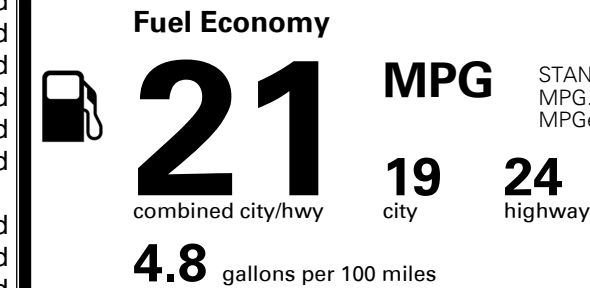

TOTAL ADDITIONAL WEIGHT: 72.9

EPA DOT Fuel Economy and Environment

Gasoline Vehicle

STANDARD SUVs range from 13 to 93 MPG. The best vehicle rates 136 MPGe.

You spend \$2,250 more in fuel costs over 5 years compared to the average new vehicle.