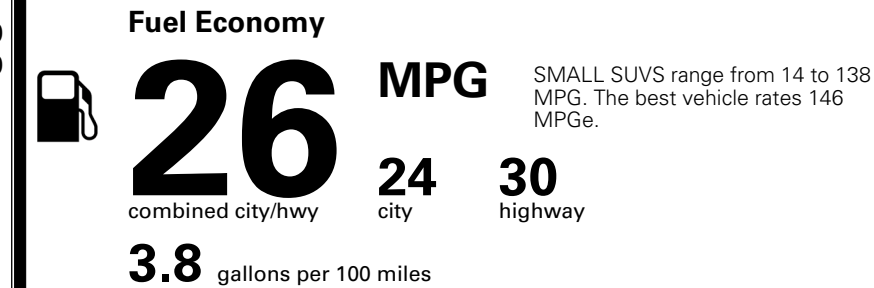

MSRP INCLUDING OPTIONS \$ 33,785.00

INLAND FREIGHT AND HANDLING \$ 1,495.00

TOTAL MANUFACTURER'S SUGGESTED RETAIL PRICE ▶ \$ 35,280.00

TOTAL ADDITIONAL WEIGHT: 6.6

EPA DOT Fuel Economy and Environment

Gasoline Vehicle