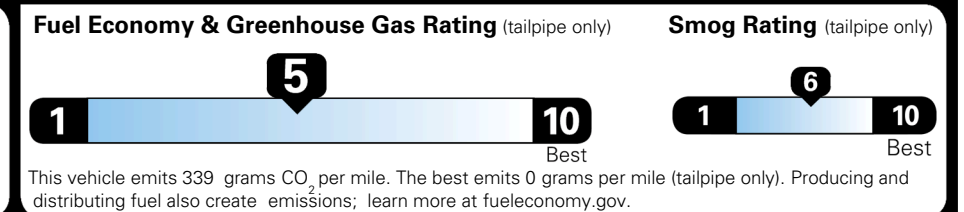

Actual results will vary for many reasons, including driving conditions and how you drive and maintain your vehicle. The average new vehicle gets 29 MPG and costs $8,500 to fuel over 5 years. Cost estimates are based on 15,000 miles per year at $ 3.30 per gallon. MPGe is miles per gasoline gallon equivalent. Vehicle emissions are a significant cause of climate change and smog.

fueleconomy.gov

Calculate personalized estimates and compare vehicles