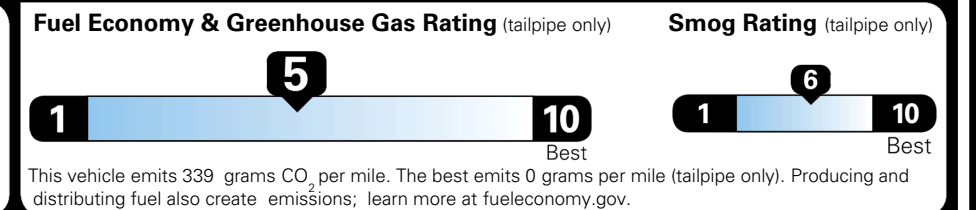

Actual results will vary for many reasons, including driving conditions and how you drive and maintain your vehicle. The average new vehicle gets 29 MPG and costs $8,500 to fuel over 5 years. Cost estimates are based on 15,000 miles per year at $ 3.30 per gallon. MPGe is miles per gasoline gallon equivalent. Vehicle emissions are a significant cause of climate change and smog.

fueleconomy.gov

Calculate personalized estimates and compare vehicles