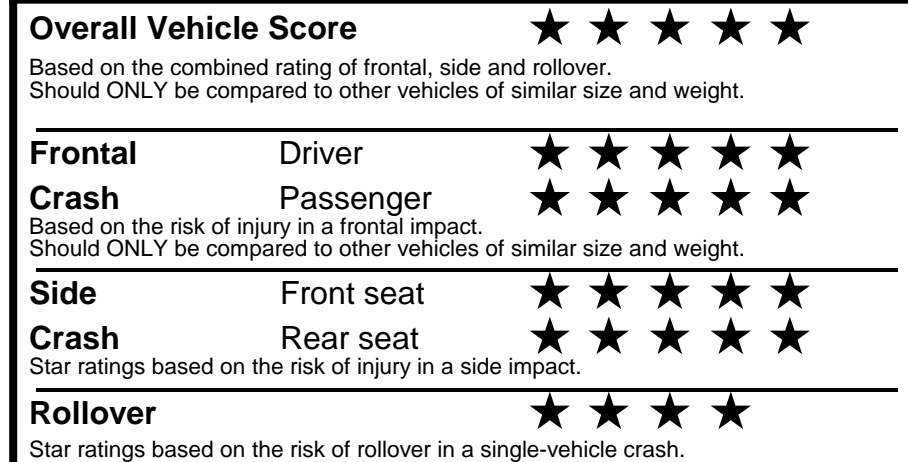

fueleconomy.gov

Calculate personalized estimates and compare vehicles

GOVERNMENT 5-STAR SAFETY RATINGS

PARTS CONTENT INFORMATION

FOR VEHICLES IN THIS CAR LINE U.S./CANADIAN PARTS CONTENT: 55 %

MAJOR SOURCES OF FOREIGN PARTS: KOREA: 30%