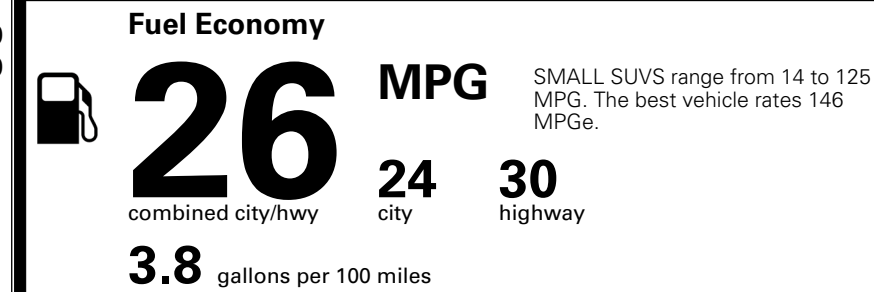

MSRP INCLUDING OPTIONS \$ 33,805.00

INLAND FREIGHT AND HANDLING \$ 1,495.00

TOTAL MANUFACTURER'S SUGGESTED RETAIL PRICE ▶ \$ 35,300.00

EPA DOT Fuel Economy and Environment

Gasoline Vehicle

You spend \$1,000 more in fuel costs over 5 years compared to the average new vehicle.