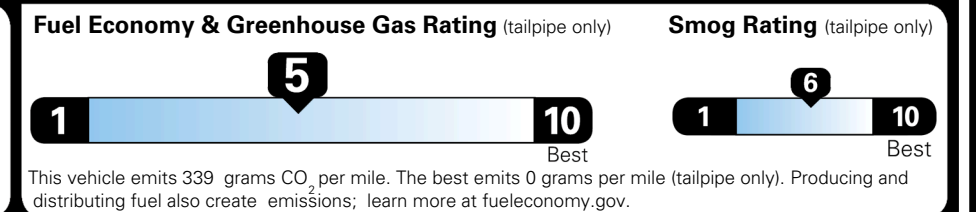

### TOTAL MANUFACTURER'S SUGGESTED RETAIL PRICE ▶

\$ 34,805.00

TOTAL ADDITIONAL WEIGHT: 4.4

\*Additional terms and conditions apply.  
 \*\*Kia Connect may be currently unavailable for some Model Year 2022 and newer vehicles sold or purchased in Massachusetts; please see owners.kia.com for more information.  
 NOTE: When you purchase this vehicle, Kia America, Inc. collects personal information you provide to the dealership. For information on our collection and use of personal information and your rights, please see our Privacy Policy on www.kia.com.

### EPA DOT Fuel Economy and Environment

Gasoline Vehicle

**You spend \$1,000 more in fuel costs over 5 years** compared to the average new vehicle.

**Annual fuel cost \$1,900**

Actual results will vary for many reasons, including driving conditions and how you drive and maintain your vehicle. The average new vehicle gets 29 MPG and costs \$8,500 to fuel over 5 years. Cost estimates are based on 15,000 miles per year at \$ 3.30 per gallon. MPGe is miles per gasoline gallon equivalent. Vehicle emissions are a significant cause of climate change and smog.