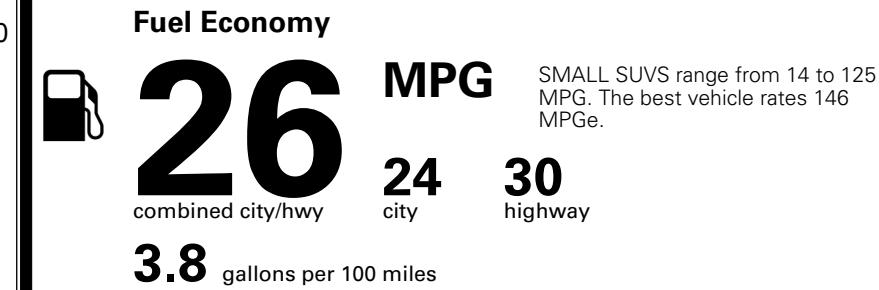

EPA DOT Fuel Economy and Environment

Gasoline Vehicle

You spend $1,000 more in fuel costs over 5 years compared to the average new vehicle.

Annual fuel cost $1,900