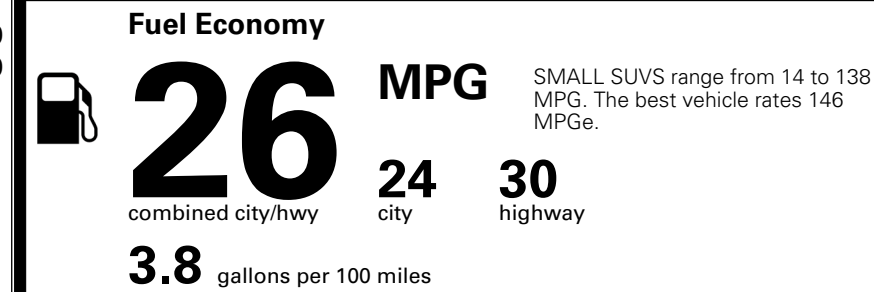

EPA DOT Fuel Economy and Environment

Gasoline Vehicle

You spend $1,000 more in fuel costs over 5 years compared to the average new vehicle.

Annual fuel cost $1,900