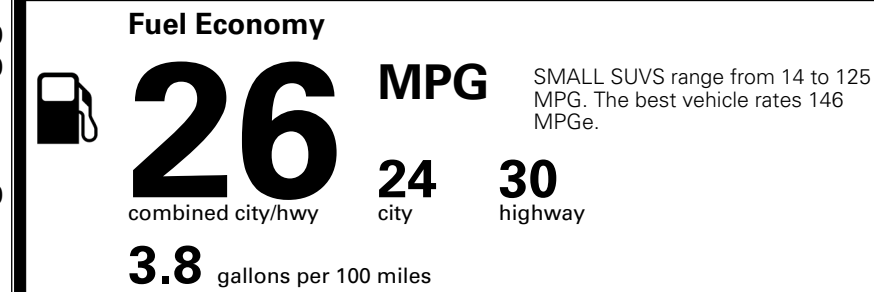

WARRANTY
 10 Year/100,000 Mile Limited Powertrain Warranty
 5 Year/60,000 Mile Limited Basic Warranty
 5 Year/60,000 Mile Roadside Assistance

MANUFACTURER'S SUGGESTED RETAIL PRICE ▶

ADDITIONAL INSTALLED EQUIPMENT:
 (In addition to or in place of standard features)
 Glacial White Pearl Paint \$495.00
 X-Line Premium Package \$1,500.00
 - Panoramic Sunroof w/ Power Sunshade
 - Smart Power Liftgate
 - LED Interior Lighting
 All Weather Floor Mats \$220.00

MSRP INCLUDING OPTIONS \$ 35,205.00

INLAND FREIGHT AND HANDLING \$ 1,445.00

TOTAL MANUFACTURER'S SUGGESTED RETAIL PRICE ▶ \$ 36,650.00

EPA DOT Fuel Economy and Environment

Gasoline Vehicle

You spend \$1,000 more in fuel costs over 5 years compared to the average new vehicle.