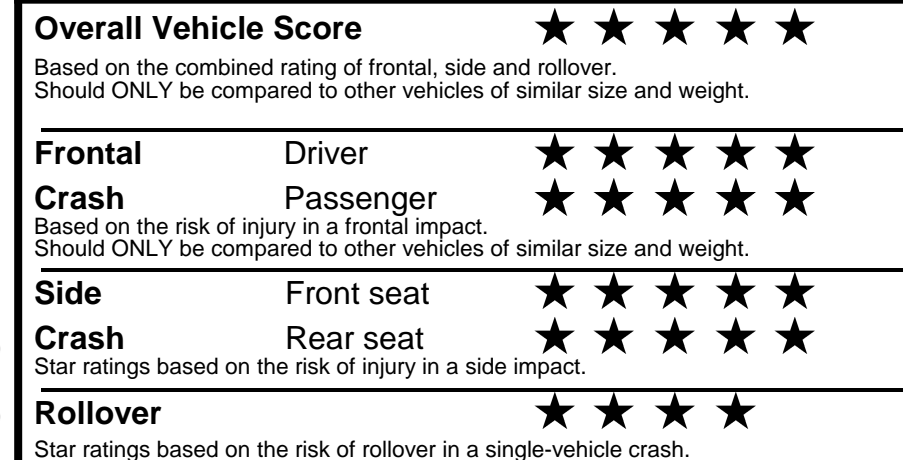

fueleconomy.gov

Calculate personalized estimates and compare vehicles

GOVERNMENT 5-STAR SAFETY RATINGS

Star ratings range from 1 to 5 stars (★★★★★) with 5 being the highest.
 Source: National Highway Traffic Safety Administration (NHTSA).
www.safercar.gov or 1-888-327-4236