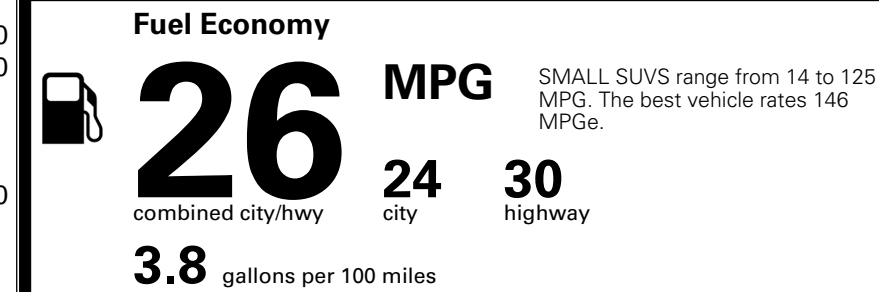

MSRP INCLUDING OPTIONS \$ 35,205.00

INLAND FREIGHT AND HANDLING \$ 1,445.00

TOTAL MANUFACTURER'S SUGGESTED RETAIL PRICE ▶ \$ 36,650.00

TOTAL ADDITIONAL WEIGHT: 4.4

*Additional terms and conditions apply.
 **Kia Connect may be currently unavailable for some Model Year 2022 and newer vehicles sold or purchased in Massachusetts; please see owners.kia.com for more information.
 NOTE: When you purchase this vehicle, Kia America, Inc. collects personal information you provide to the dealership. For information on our collection and use of personal information and your rights, please see our Privacy Policy on www.kia.com.

EPA DOT Fuel Economy and Environment

Gasoline Vehicle

You spend \$1,000 more in fuel costs over 5 years compared to the average new vehicle.

Annual fuel cost \$1,900

Actual results will vary for many reasons, including driving conditions and how you drive and maintain your vehicle. The average new vehicle gets 29 MPG and costs \$8,500 to fuel over 5 years. Cost estimates are based on 15,000 miles per year at \$ 3.30 per gallon. MPGe is miles per gasoline gallon equivalent. Vehicle emissions are a significant cause of climate change and smog.