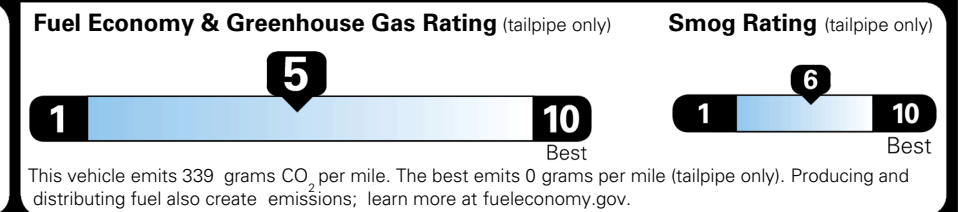

WARRANTY
 10 Year/100,000 Mile Limited Powertrain Warranty
 5 Year/60,000 Mile Limited Basic Warranty
 5 Year/60,000 Mile Roadside Assistance

MANUFACTURER'S SUGGESTED RETAIL PRICE ▶ \$ 32,990.00

ADDITIONAL INSTALLED EQUIPMENT:
 (In addition to or in place of standard features)
 Wolf Gray Paint \$495.00
 X-Line Premium Package \$1,500.00
 - Panoramic Sunroof w/ Power Sunshade
 - Smart Power Liftgate
 - LED Interior Lighting
 All Weather Floor Mats \$220.00

MSRP INCLUDING OPTIONS \$ 35,205.00

INLAND FREIGHT AND HANDLING \$ 1,445.00

TOTAL MANUFACTURER'S SUGGESTED RETAIL PRICE ▶ \$ 36,650.00

TOTAL ADDITIONAL WEIGHT: 4.4

*Additional terms and conditions apply.
 **Kia Connect may be currently unavailable for some Model Year 2022 and newer vehicles sold or purchased in Massachusetts; please see owners.kia.com for more information.
 NOTE: When you purchase this vehicle, Kia America, Inc. collects personal information you provide to the dealership. For information on our collection and use of personal information and your rights, please see our Privacy Policy on www.kia.com.

EPA DOT Fuel Economy and Environment

Gasoline Vehicle

You spend \$1,000 more in fuel costs over 5 years compared to the average new vehicle.

Annual fuel cost \$1,900

Actual results will vary for many reasons, including driving conditions and how you drive and maintain your vehicle. The average new vehicle gets 29 MPG and costs \$8,500 to fuel over 5 years. Cost estimates are based on 15,000 miles per year at \$ 3.30 per gallon. MPGe is miles per gasoline gallon equivalent. Vehicle emissions are a significant cause of climate change and smog.