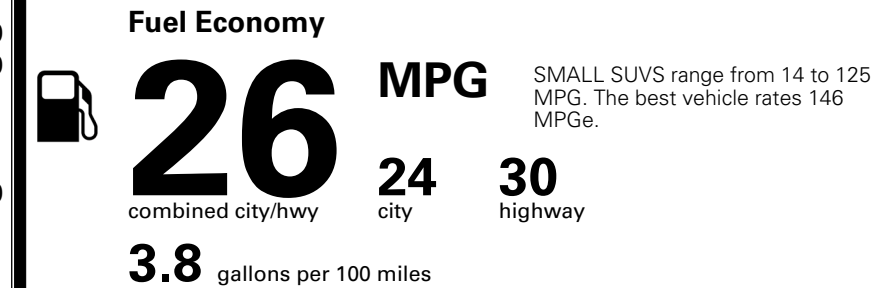

WARRANTY
 10 Year/100,000 Mile Limited Powertrain Warranty
 5 Year/60,000 Mile Limited Basic Warranty
 5 Year/60,000 Mile Roadside Assistance

MANUFACTURER'S SUGGESTED RETAIL PRICE ►

ADDITIONAL INSTALLED EQUIPMENT:
 (In addition to or in place of standard features)
 Wolf Gray Paint \$495.00
 X-Line Premium Package \$1,500.00
 - Panoramic Sunroof w/ Power Sunshade
 - Smart Power Liftgate
 - LED Interior Lighting
 All Weather Floor Mats \$220.00

MSRP INCLUDING OPTIONS \$ 35,305.00

INLAND FREIGHT AND HANDLING \$ 1,495.00

TOTAL MANUFACTURER'S SUGGESTED RETAIL PRICE ► \$ 36,800.00

EPA DOT Fuel Economy and Environment

Gasoline Vehicle

You spend \$1,000 more in fuel costs over 5 years compared to the average new vehicle.