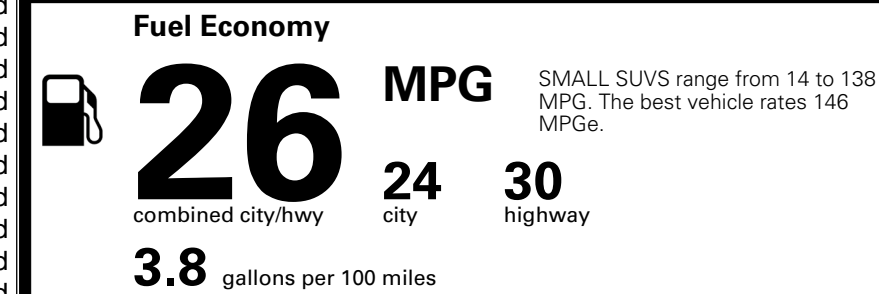

EPA DOT Fuel Economy and Environment

Gasoline Vehicle

You spend $1,000 more in fuel costs over 5 years compared to the average new vehicle.

Annual fuel cost $1,900