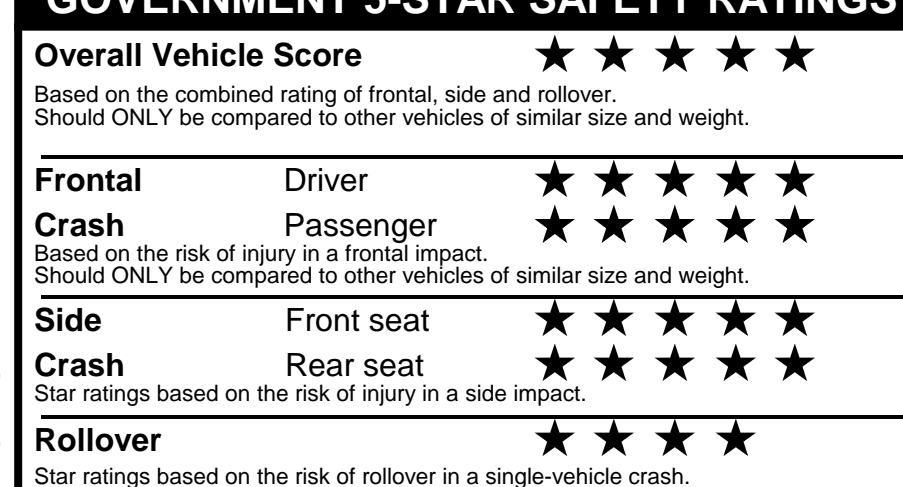

GOVERNMENT 5-STAR SAFETY RATINGS

PARTS CONTENT INFORMATION

FOR VEHICLES IN THIS CAR LINE U.S./CANADIAN PARTS CONTENT: 55 %

MAJOR SOURCES OF FOREIGN PARTS: KOREA: 30%

NOTE: PARTS CONTENT DOES NOT INCLUDE FINAL ASSEMBLY, DISTRIBUTION, OR OTHER NON-PARTS COSTS.

Star ratings range from 1 to 5 stars (★★★★★) with 5 being the highest. Source: National Highway Traffic Safety Administration (NHTSA). www.safercar.gov or 1-888-327-4236

FOR THIS VEHICLE FINAL ASSEMBLY POINT: WEST POINT, GA, USA

COUNTRY OF ORIGIN ENGINE (MOTOR): USA

TRANSMISSION: USA

Manufacturer's suggested retail price includes Manufacturer's recommended pre-delivery service. License and title fees, state and local taxes and other dealer installed options and accessories are not included in the manufacturer's suggested retail price.