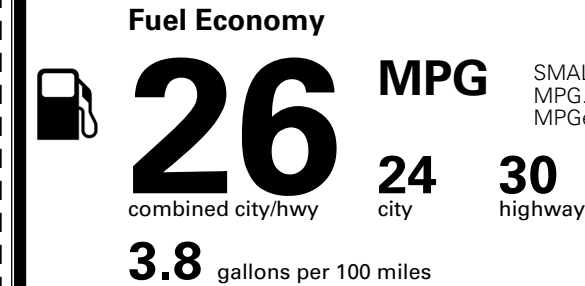

MSRP INCLUDING OPTIONS

\$ 34,085.00

INLAND FREIGHT AND HANDLING

\$ 1,495.00

TOTAL MANUFACTURER'S SUGGESTED RETAIL PRICE ▶

\$ 35,580.00

TOTAL ADDITIONAL WEIGHT: 6.6

EPA DOT Fuel Economy and Environment

SMALL SUVs range from 14 to 125 MPG. The best vehicle rates 146 MPGe.

Gasoline Vehicle

You spend \$1,000 more in fuel costs over 5 years compared to the average new vehicle.

Annual fuel cost \$1,900

Fuel Economy & Greenhouse Gas Rating (tailpipe only) Smog Rating (tailpipe only)