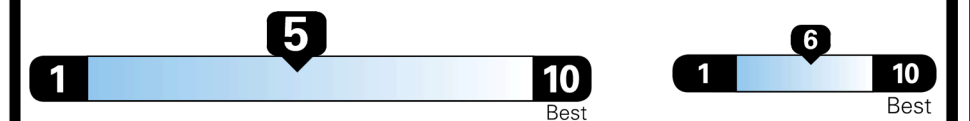

SMALL SUVs range from 14 to 125 MPG. The best vehicle rates 146 MPGe.

Gasoline Vehicle

You spend \$1,000 more in fuel costs over 5 years compared to the average new vehicle.

Annual fuel cost \$1,900

Fuel Economy & Greenhouse Gas Rating (tailpipe only) Smog Rating (tailpipe only)