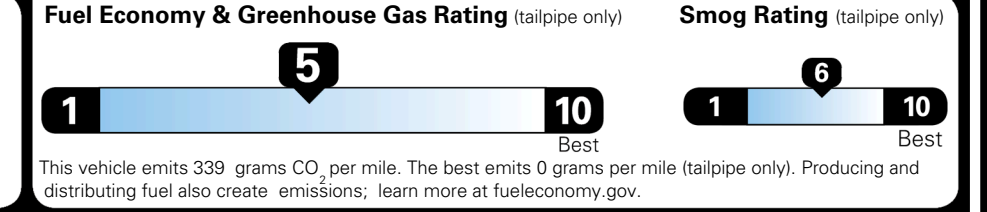

Actual results will vary for many reasons, including driving conditions and how you drive and maintain your vehicle. The average new vehicle gets 29 MPG and costs $8,500 to fuel over 5 years. Cost estimates are based on 15,000 miles per year at $ 3.30 per gallon. MPGe is miles per gasoline gallon equivalent. Vehicle emissions are a significant cause of climate change and smog.

fueleconomy.gov
Calculate personalized estimates and compare vehicles

Smartphone QR Code