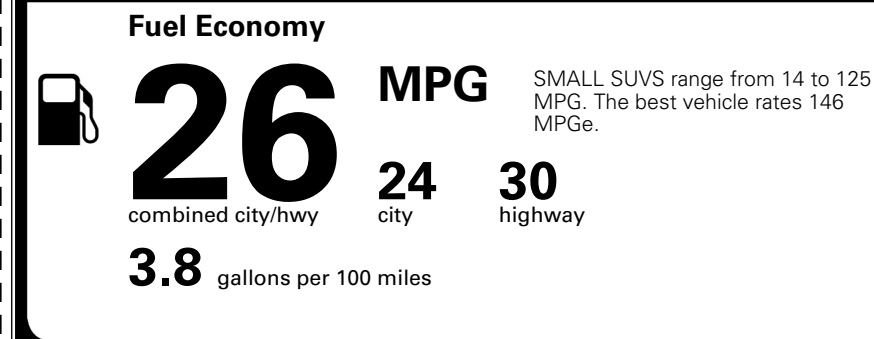

INLAND FREIGHT AND HANDLING \$ 1,495.00

TOTAL MANUFACTURER'S SUGGESTED RETAIL PRICE ▶ \$ 35,600.00

TOTAL ADDITIONAL WEIGHT: 4.4

EPA DOT Fuel Economy and Environment

Gasoline Vehicle

You spend \$1,000 more in fuel costs over 5 years compared to the average new vehicle.