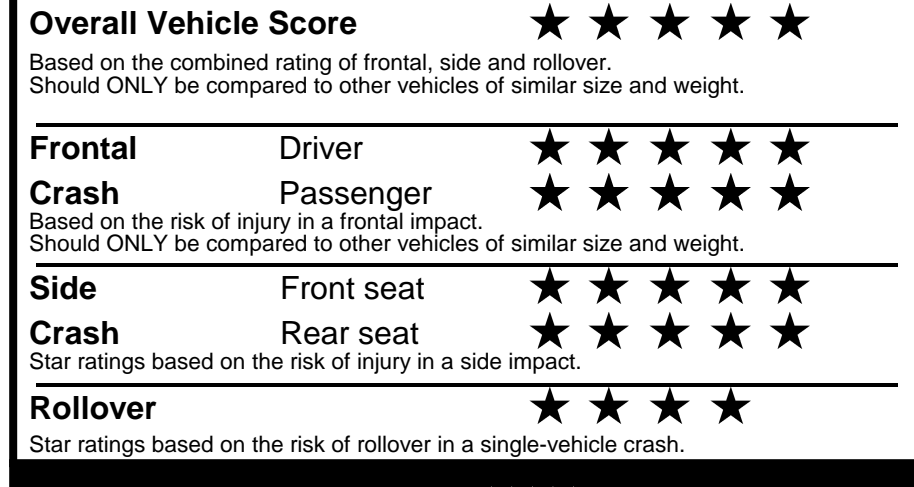

fueleconomy.gov
 Calculate personalized estimates and compare vehicles

Smartphone QR Code

GOVERNMENT 5-STAR SAFETY RATINGS

PARTS CONTENT INFORMATION

FOR VEHICLES IN THIS CAR LINE U.S./CANADIAN PARTS CONTENT: 55 %