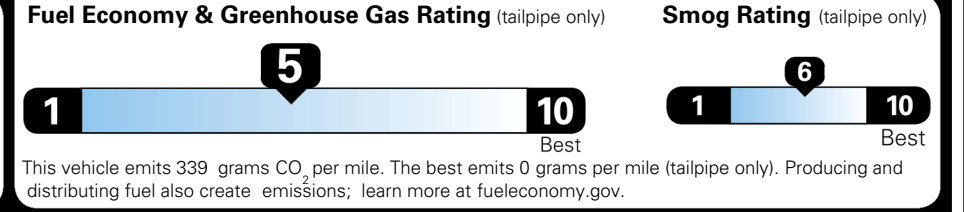

EPA DOT Fuel Economy and Environment

Gasoline Vehicle

You spend \$1,000 more in fuel costs over 5 years compared to the average new vehicle.

Annual fuel cost \$1,900

Actual results will vary for many reasons, including driving conditions and how you drive and maintain your vehicle. The average new vehicle gets 29 MPG and costs \$8,500 to fuel over 5 years. Cost estimates are based on 15,000 miles per year at \$ 3.30 per gallon. MPGe is miles per gasoline gallon equivalent. Vehicle emissions are a significant cause of climate change and smog.