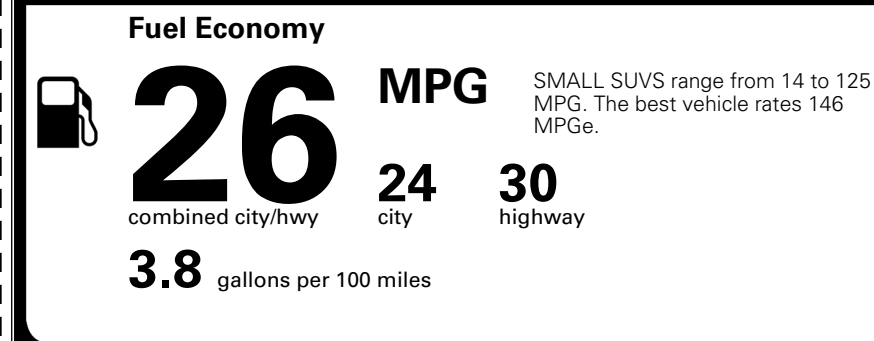

EPA DOT Fuel Economy and Environment

Gasoline Vehicle

You spend $1,000 more in fuel costs over 5 years compared to the average new vehicle.

Annual fuel cost $1,900