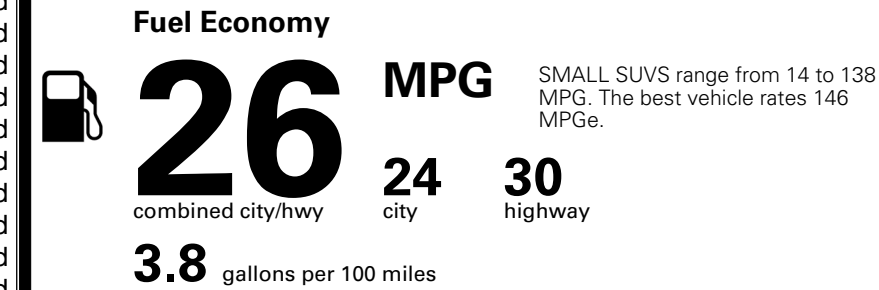

EPA DOT Fuel Economy and Environment

Gasoline Vehicle

You spend $1,000 more in fuel costs over 5 years compared to the average new vehicle.

Annual fuel cost $1,900