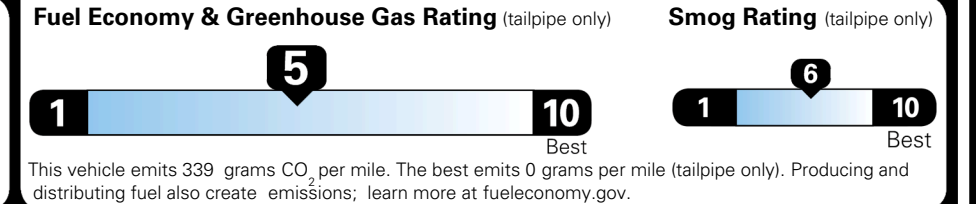

EPA DOT Fuel Economy and Environment

Gasoline Vehicle

You spend \$1,000 more in fuel costs over 5 years compared to the average new vehicle.

Annual fuel cost \$1,900

Actual results will vary for many reasons, including driving conditions and how you drive and maintain your vehicle. The average new vehicle gets 29 MPG and costs \$8,500 to fuel over 5 years. Cost estimates are based on 15,000 miles per year at \$ 3.30 per gallon. MPGe is miles per gasoline gallon equivalent. Vehicle emissions are a significant cause of climate change and smog.