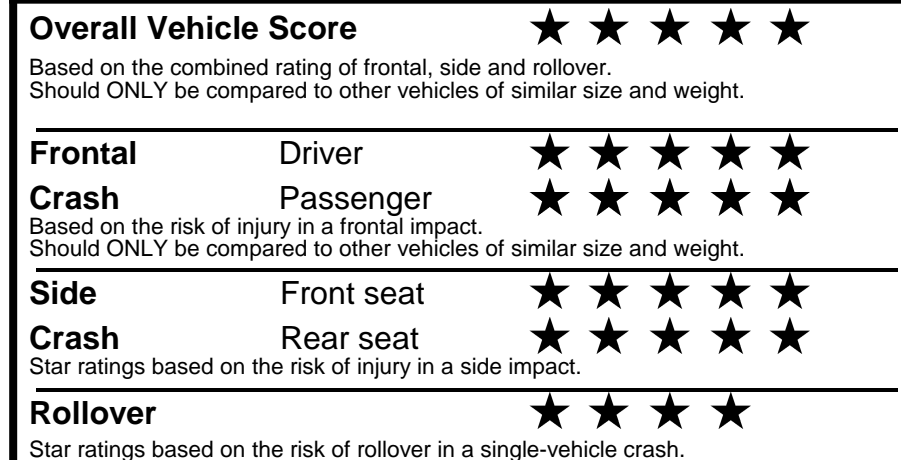

fueleconomy.gov

Calculate personalized estimates and compare vehicles

GOVERNMENT 5-STAR SAFETY RATINGS

Star ratings range from 1 to 5 stars (★★★★★) with 5 being the highest.
 Source: National Highway Traffic Safety Administration (NHTSA).
www.safercar.gov or 1-888-327-4236