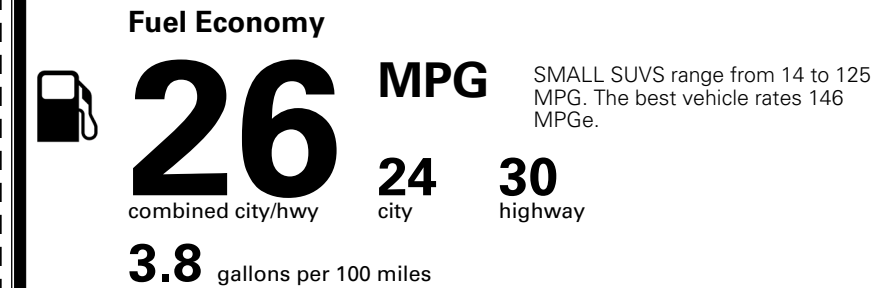

EPA DOT Fuel Economy and Environment

Gasoline Vehicle

You spend $1,000 more in fuel costs over 5 years compared to the average new vehicle.

Annual fuel cost $1,900