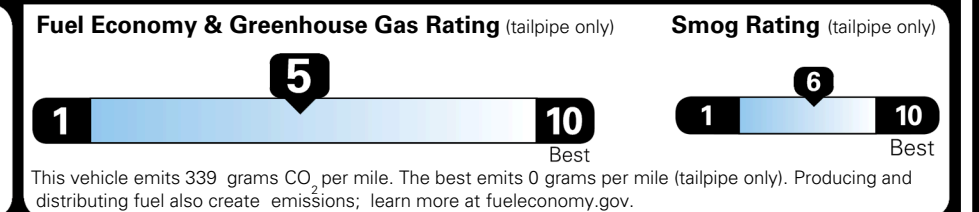

EPA DOT Fuel Economy and Environment

Gasoline Vehicle

You spend \$1,000 more in fuel costs over 5 years compared to the average new vehicle.

Annual fuel cost \$1,900

Actual results will vary for many reasons, including driving conditions and how you drive and maintain your vehicle. The average new vehicle gets 29 MPG and costs \$8,500 to fuel over 5 years. Cost estimates are based on 15,000 miles per year at \$ 3.30 per gallon. MPGe is miles per gasoline gallon equivalent. Vehicle emissions are a significant cause of climate change and smog.